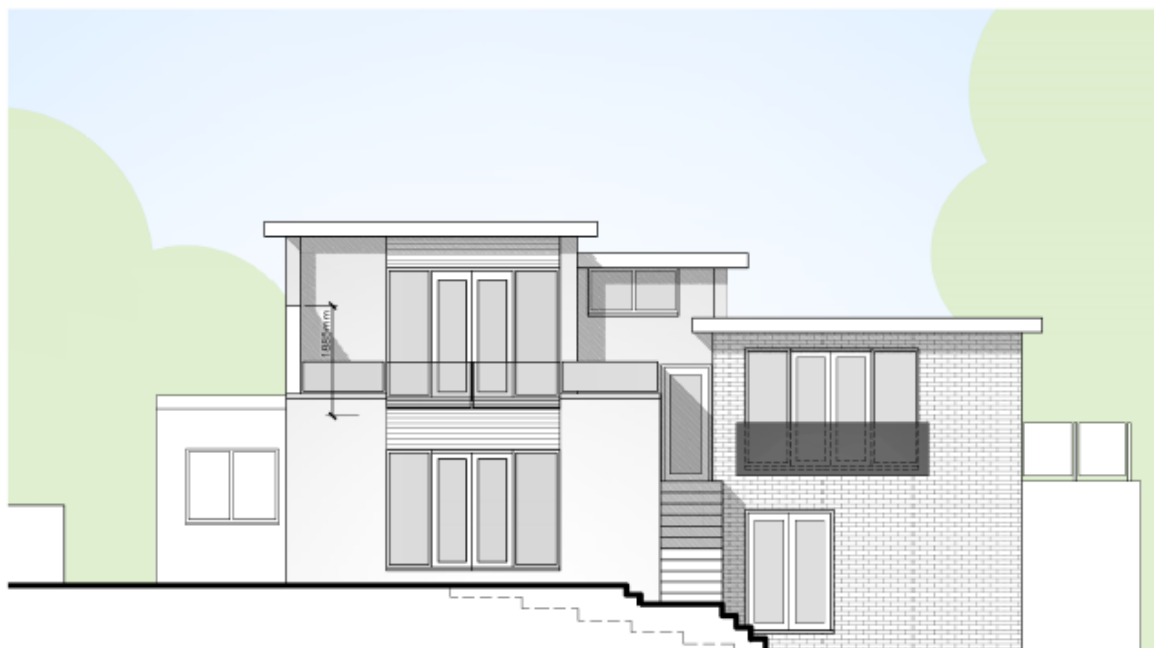

Item 5h

4/00777/17/FHA - SINGLE STOREY SIDE AND REAR EXTENSIONS, FIRST FLOOR SIDE EXTENSION, ALTERATIONS TO ROOF, ALTERATIONS TO GARDEN PATIO

23 SILVERTHORN DRIVE, HEMEL HEMPSTEAD, HP3 8BU

Item 5h

4/00777/17/FHA - SINGLE STOREY SIDE AND REAR EXTENSIONS, FIRST FLOOR SIDE EXTENSION, ALTERATIONS TO ROOF, ALTERATIONS TO GARDEN PATIO

23 SILVERTHORN DRIVE, HEMEL HEMPSTEAD, HP3 8BU

front elevation

rear elevation