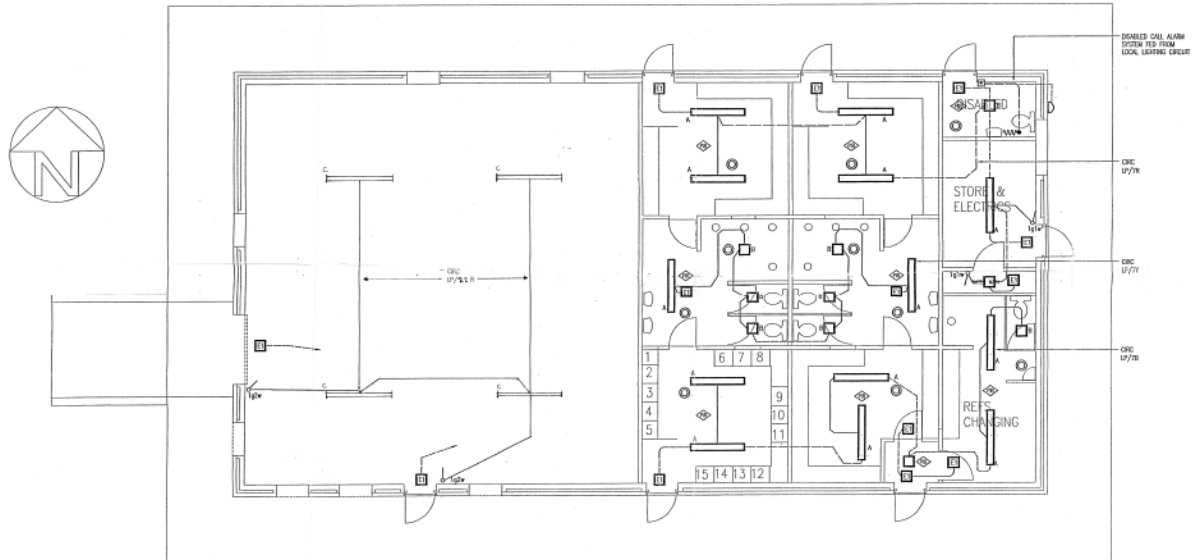

CUPID GREEN SPORTS PAVILION, REDBOURN ROAD, HEMEL HEMPSTEAD, HERTS, HP2 7BA

W = CREATE WINDOW
D = CREATE DOOR