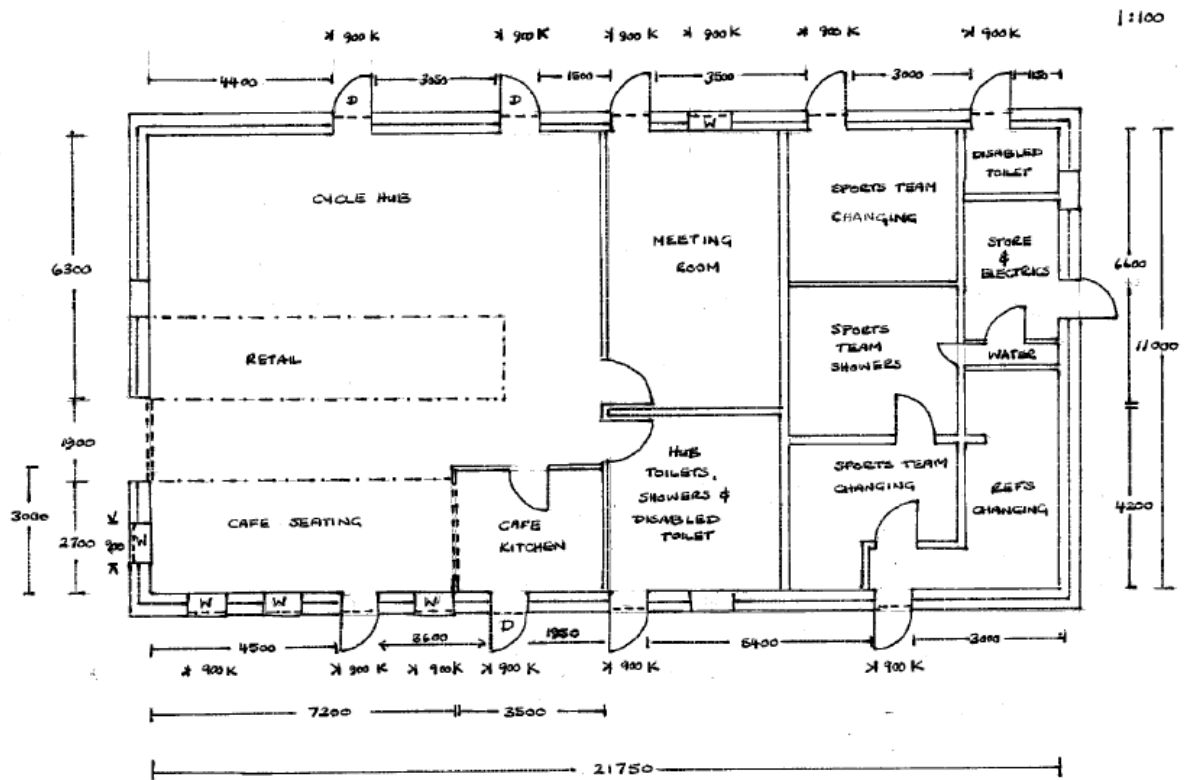

CUPID GREEN SPORTS PAVILION, REDBOURN ROAD, HEMEL HEMPSTEAD, HERTS, HP2 7BA

W = CREATE WINDOW
D = CREATE DOOR