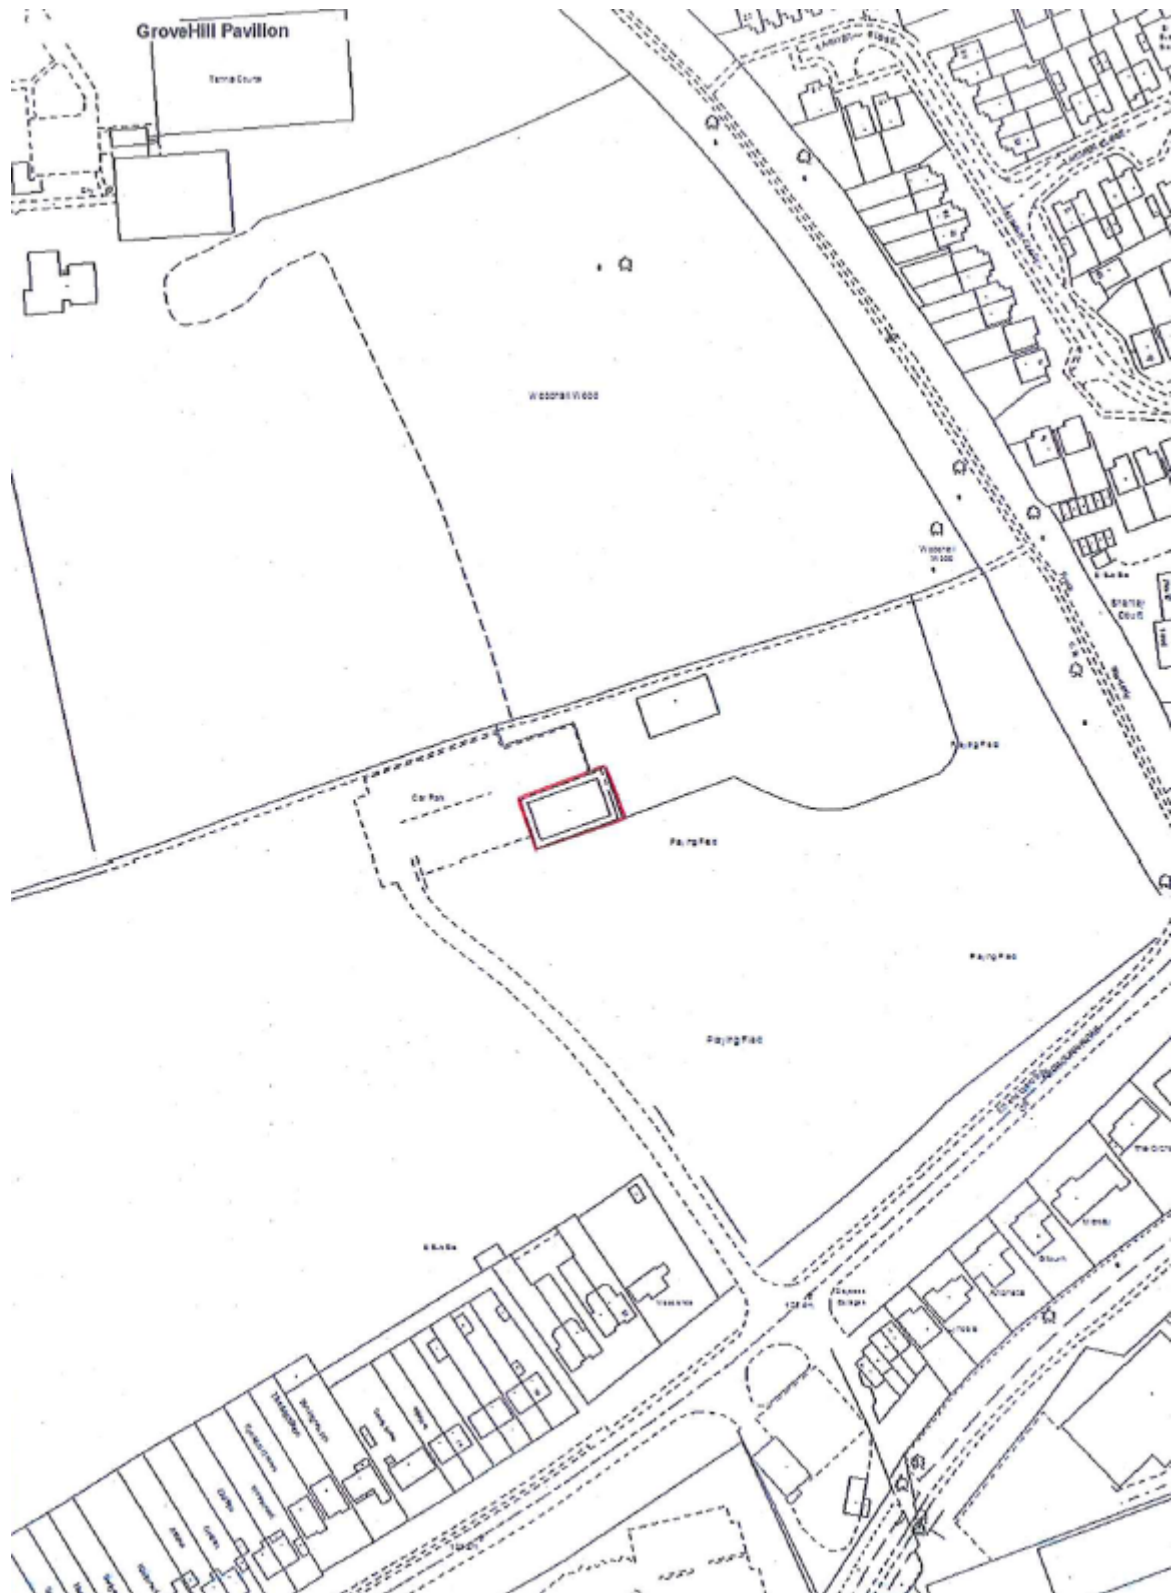

ITEM 5.14

4/01552/15/FUL – CHANGE OF USE FROM SPORTS PAVILION TO CYCLE HUB WITH CAFE

CUPID GREEN SPORTS PAVILION, REDBOURN ROAD, HEMEL HEMPSTEAD, HERTS, HP2 7BA

ITEM 5.14

4/01552/15/FUL – CHANGE OF USE FROM SPORTS PAVILION TO CYCLE HUB WITH CAFE