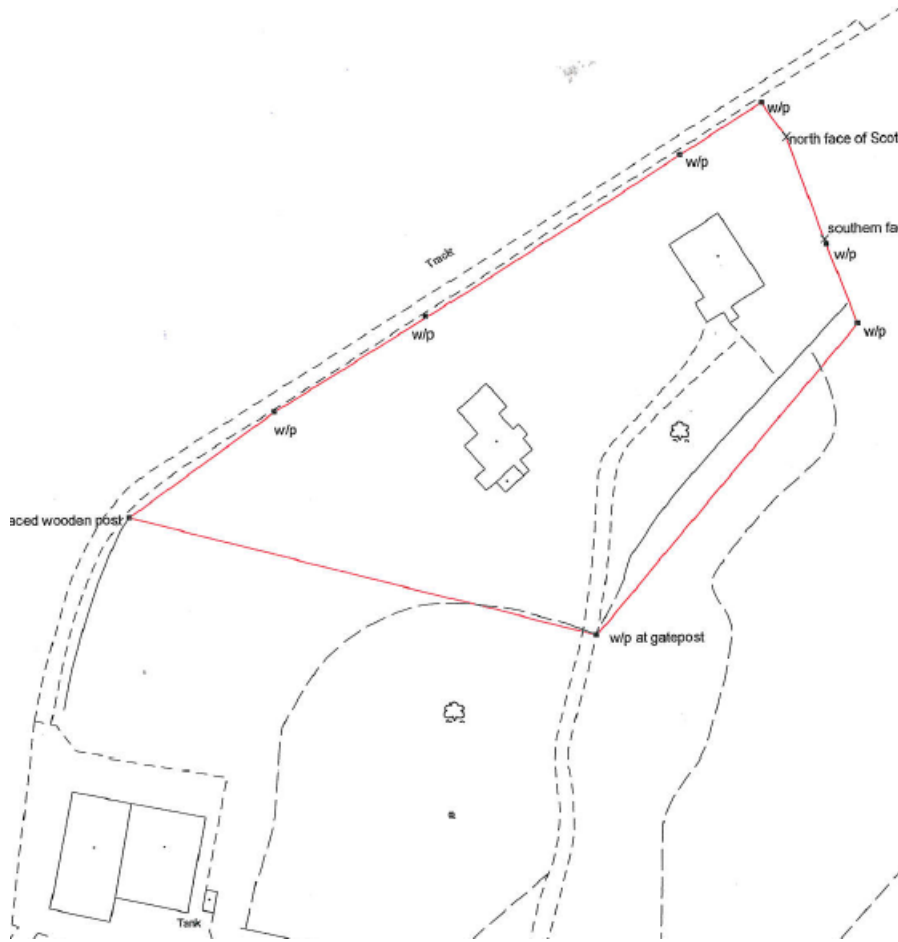

**Item 5.09**

**4/00205/16/FUL - CHANGE OF USE OF THREE BUNGALOWS FROM RESIDENTIAL (C3) TO STORAGE (B8)**

**LITTLE HAY GOLF COMPLEX, BOX LANE, HEMEL HEMPSTEAD, HP3 0XT**

**Item 5.09**

**4/00205/16/FUL - CHANGE OF USE OF THREE BUNGALOWS FROM RESIDENTIAL (C3) TO STORAGE (B8)**

**LITTLE HAY GOLF COMPLEX, BOX LANE, HEMEL HEMPSTEAD, HP3 0XT**