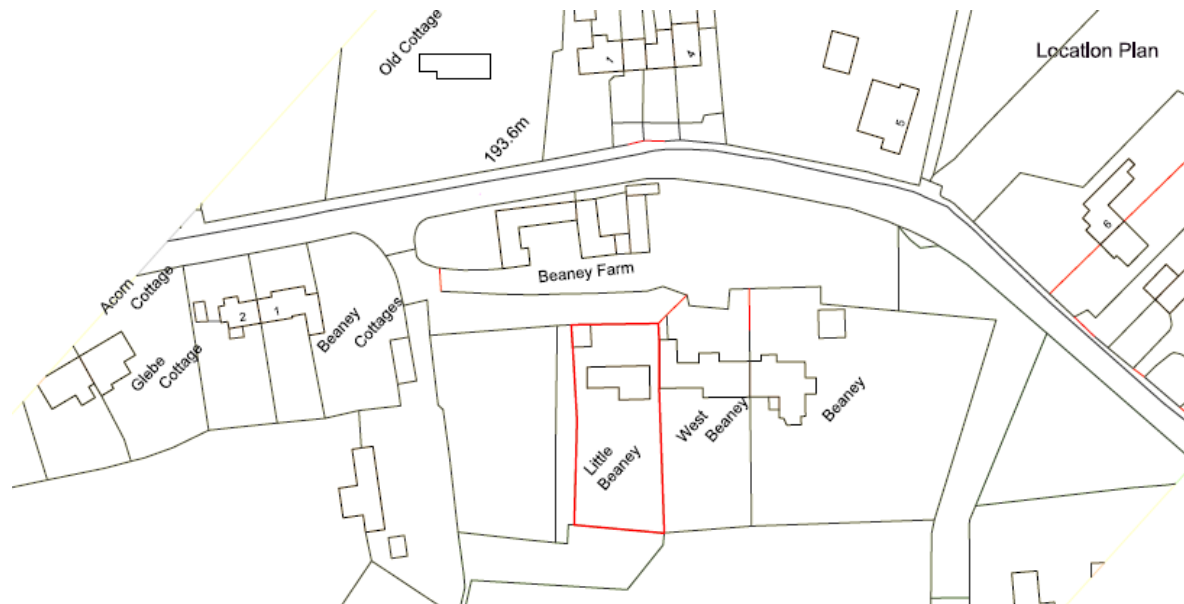

Item 5.07

4/02680/15/FUL - DEMOLITION OF EXISTING DWELLING AND REPLACEMENT WITH NEW DWELLING AND GARAGE.

LITTLE BEANEY, NETTLEDEN ROAD NORTH, LITTLE GADDESSEN, BERKHAMSTED, HP4 1PE

Item 5.07

4/02680/15/FUL - DEMOLITION OF EXISTING DWELLING AND REPLACEMENT WITH NEW DWELLING AND GARAGE.

LITTLE BEANEY, NETTLEDEN ROAD NORTH, LITTLE GADDESSEN, BERKHAMSTED, HP4 1PE