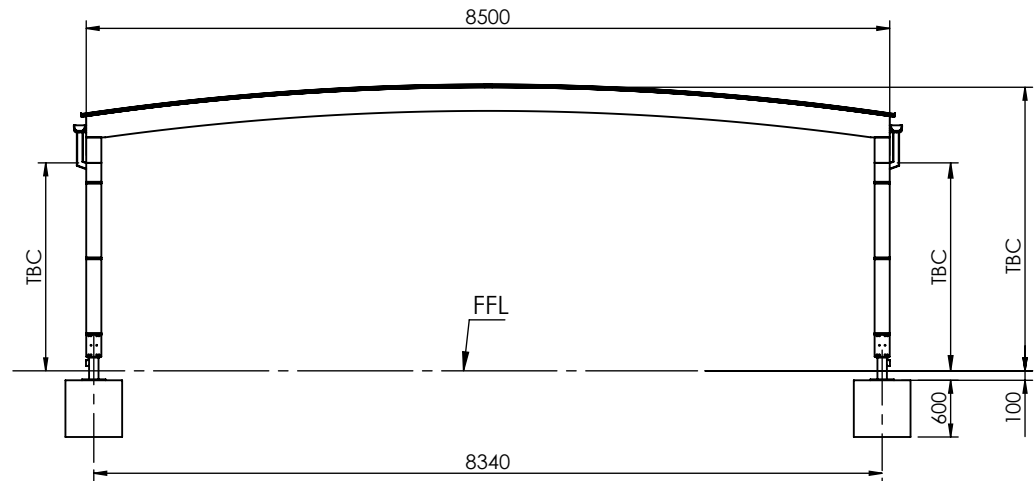

**FRONT VIEW & ROOF TOP VIEW WITH BUILDING**

**Execution Class 2**

Originator :

**Able Canopies Ltd**

Drawing Title :

The Hemel Hempsted School

Product Name :

Tarnhow Dome FS

**CROSS SECTION VIEW & ISOMETRIC VIEW**

Originator :

**Able Canopies Ltd**

Drawing Title : The Hemel Hempsted School

Product Name : Tarnhow Dome FS

Page  
2 OF 4

Date  
30/05/20

Page Size  
A4 (L)

# CROSS SECTION VIEW & ISOMETRIC VIEW