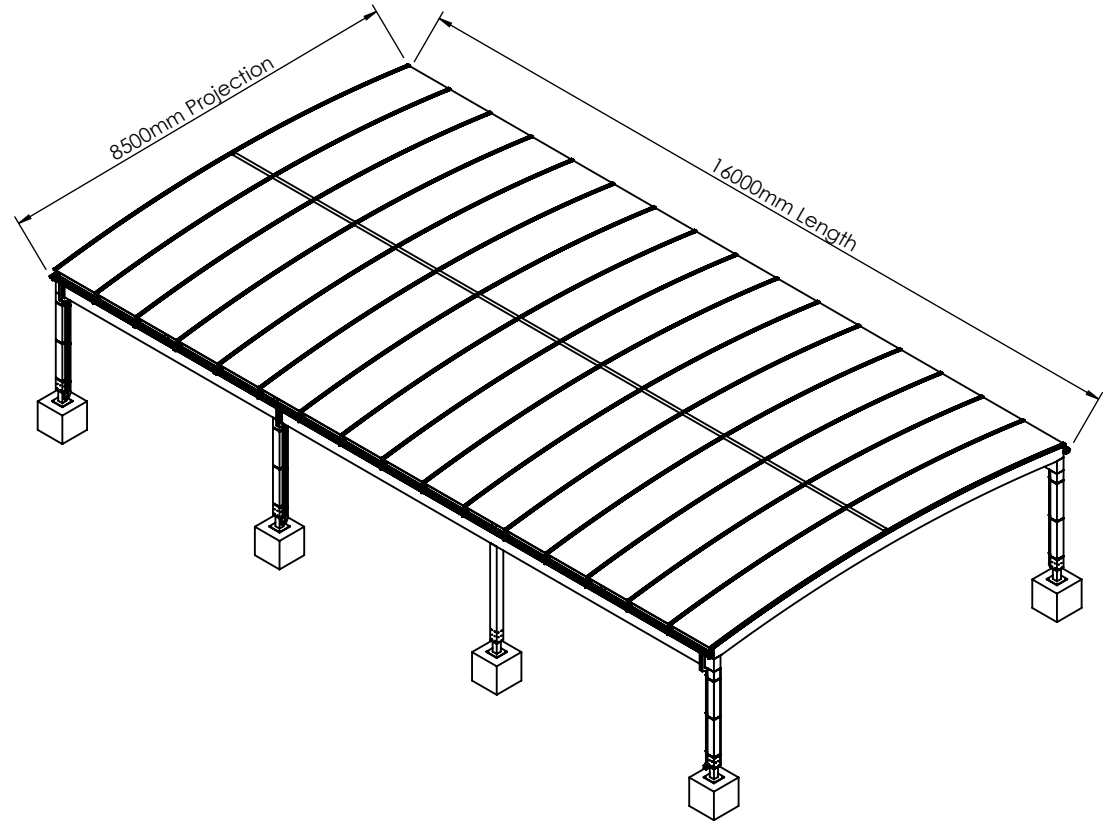

CROSS SECTION VIEW & ISOMETRIC VIEW

Originator :

Able Canopies Ltd

Drawing Title : The Hemel Hempsted School

Product Name : Tarnhow Dome FS

Page
2 OF 4

Date
30/05/20

Page Size
A4 (L)

Scale
NTS

Drawn
PC

Finish
PPC

Issuer
ACS

(Tol)
+/-
1 mm

Sequence
000001

Revision
v1.0