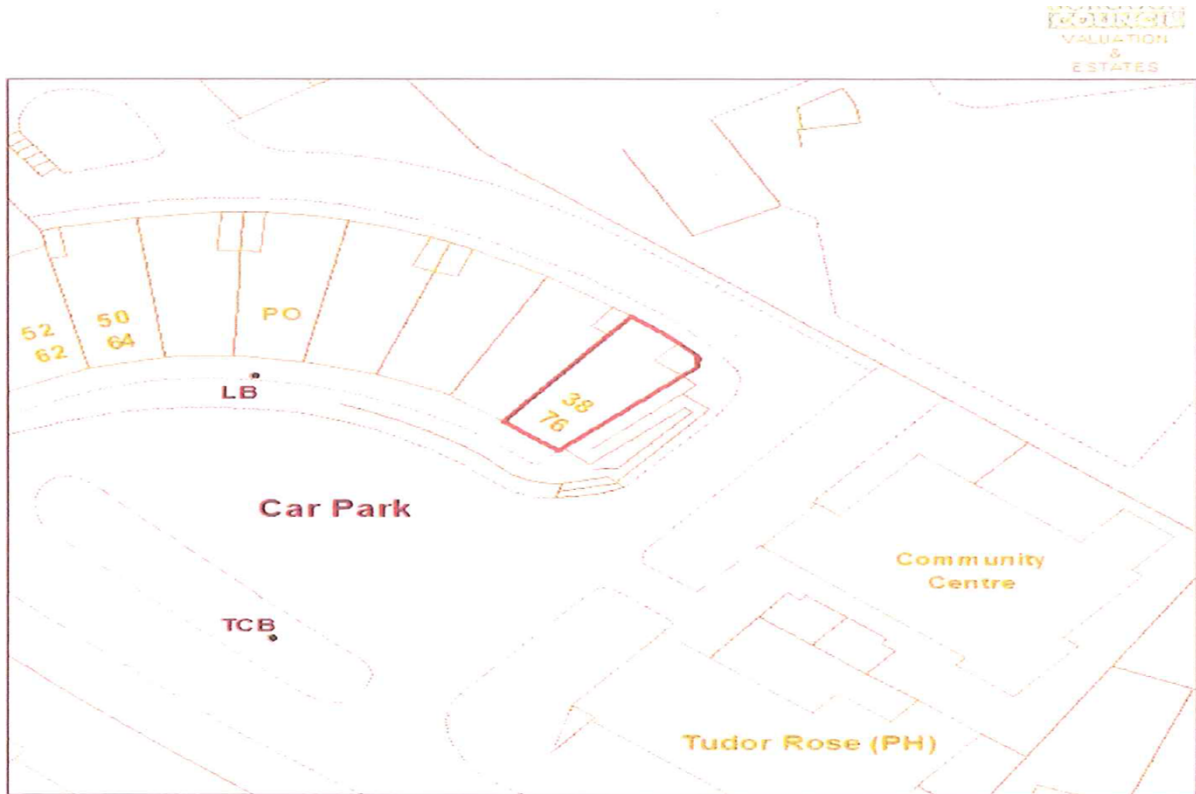

Item 5.06

4/03693/15/FUL - CHANGE OF USE FROM SHOP TO FAST FOOD RESTAURANT

38 LONG CHAULDEN, HEMEL HEMPSTEAD, HP1 2HX

BOURNE
VALUATION
&
ESTATES

PREPARED FOR: CHANGEMORE (A) LIMITED
100, MARKET STREET, HEMEL HEMPSTEAD, HP1 2HX
01494 450000
www.changemore.co.uk

SCALE	1:500
DATE	22/09/2015
REFERENCE	
EDITION	A