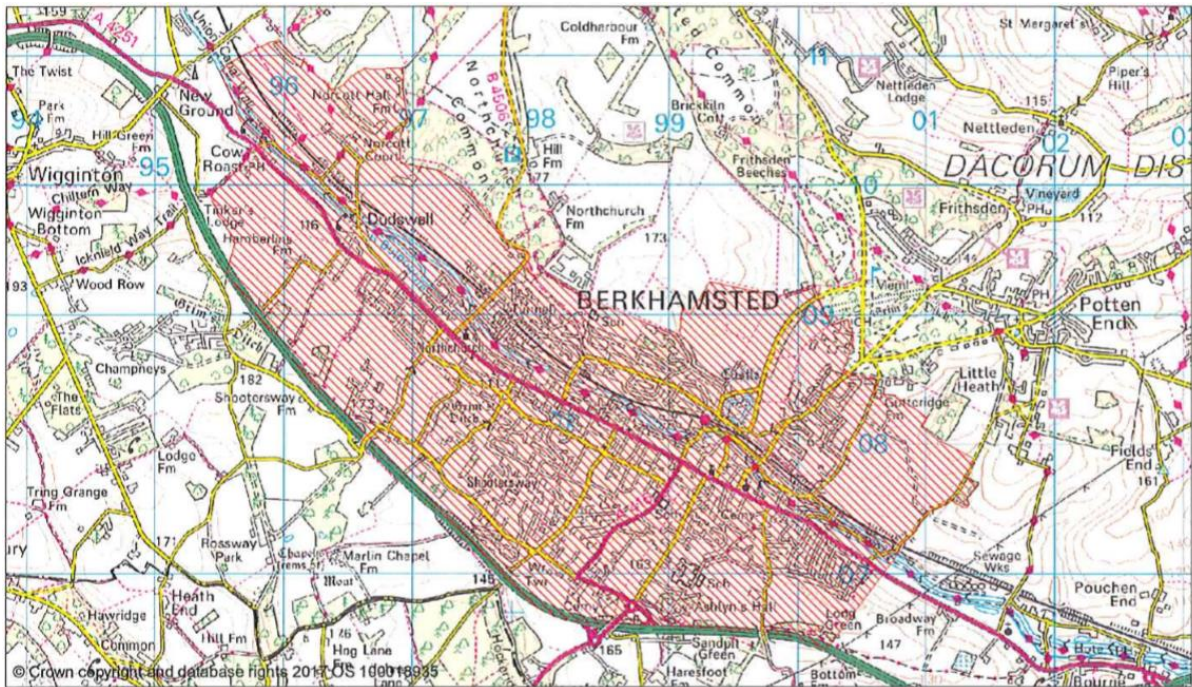

PSPO – Hemel Hempstead town centre (south)

© Crown copyright and database rights 2017 OS 100018935

Licensing  
Dacorum Borough Council  
The Forum  
Marlowes  
Hemel Hempstead  
Herts  
HP1 1DN

Scale: 1:6000  
Date: 24/01/2017

PSPO – Berkhamsted and Northchurch

Licensing  
Dacorum Borough Council  
The Forum  
Marlowes  
Hemel Hempstead  
Herts  
HP1 1DN

Scale: 1:35000  
Date: 24/01/2017