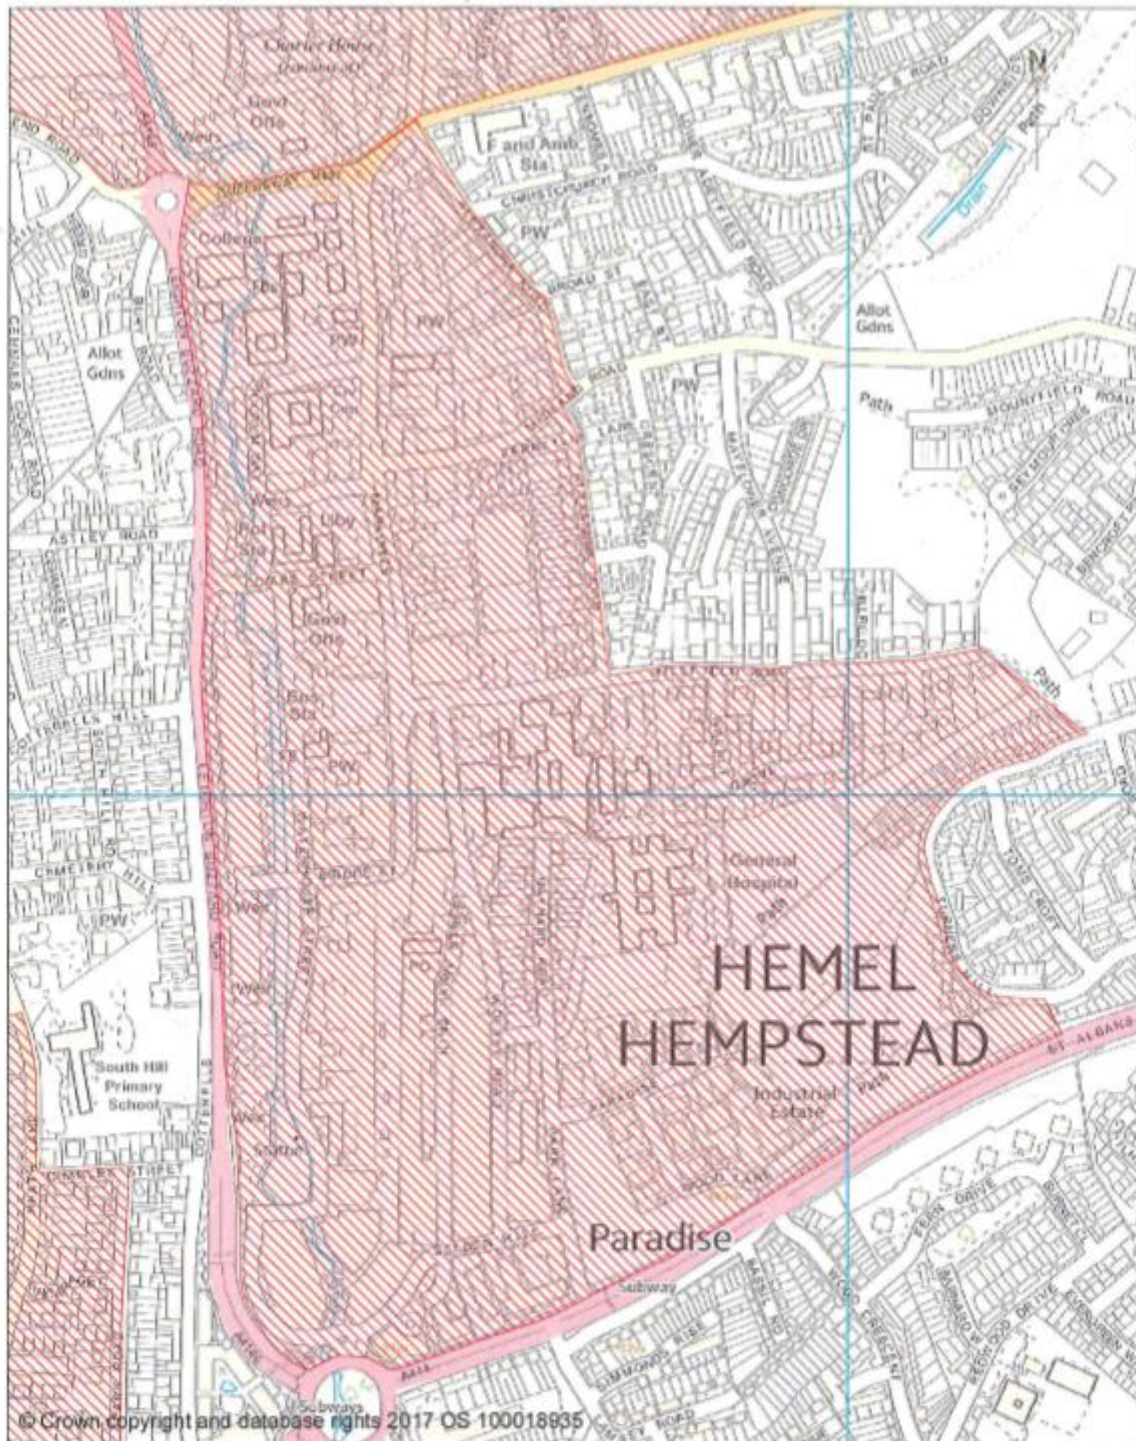

PSPO – Hemel Hempstead town centre (south)

© Crown copyright and database rights 2017 OS 100018935

Licensing  
Dacorum Borough Council  
The Forum  
Marlowes  
Hemel Hempstead  
Herts  
HP1 1DN

Scale: 1:6000  
Date: 24/01/2017