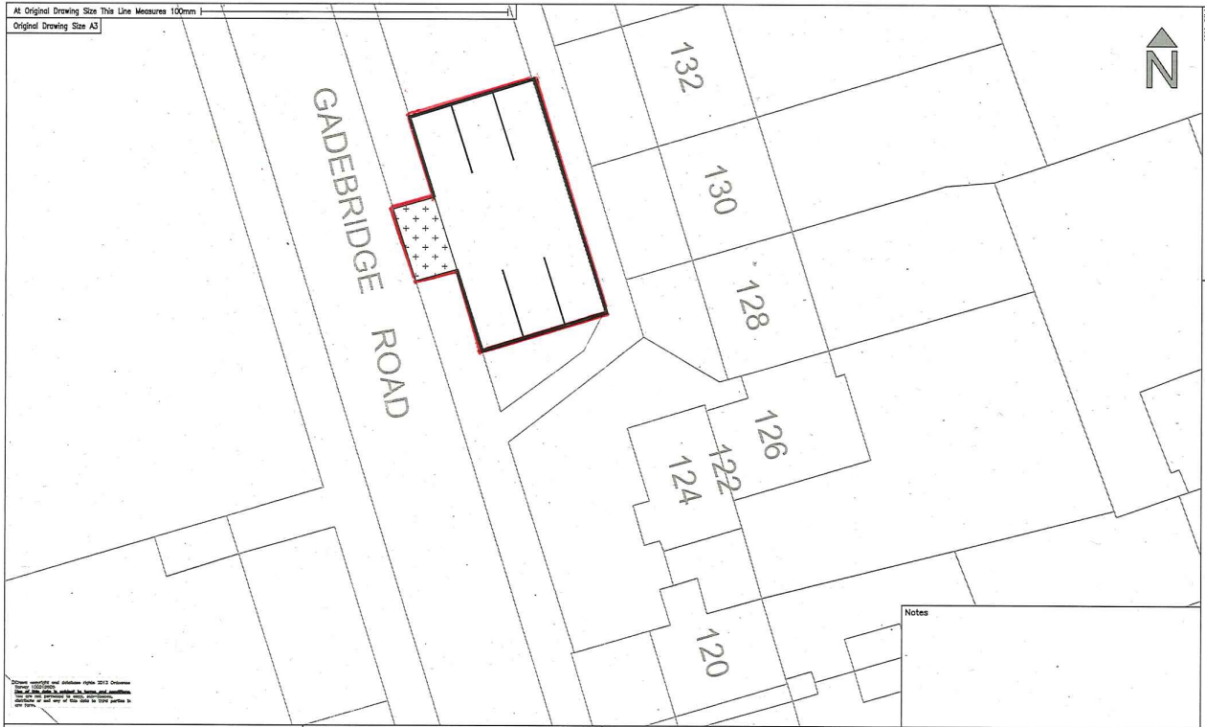

Item 5d 4/02276/19/FUL

Install six parking bays on amenity green

Amenity Green Opp. 132 Gadebridge Road, Hemel Hempstead, HP1 3EP

Item 5d 4/02276/19/FUL

Install six parking bays on amenity green

Amenity Green Opp. 132 Gadebridge Road, Hemel Hempstead, HP1 3EP

[This Drawing is the copyright of Hertfordshire County Council]