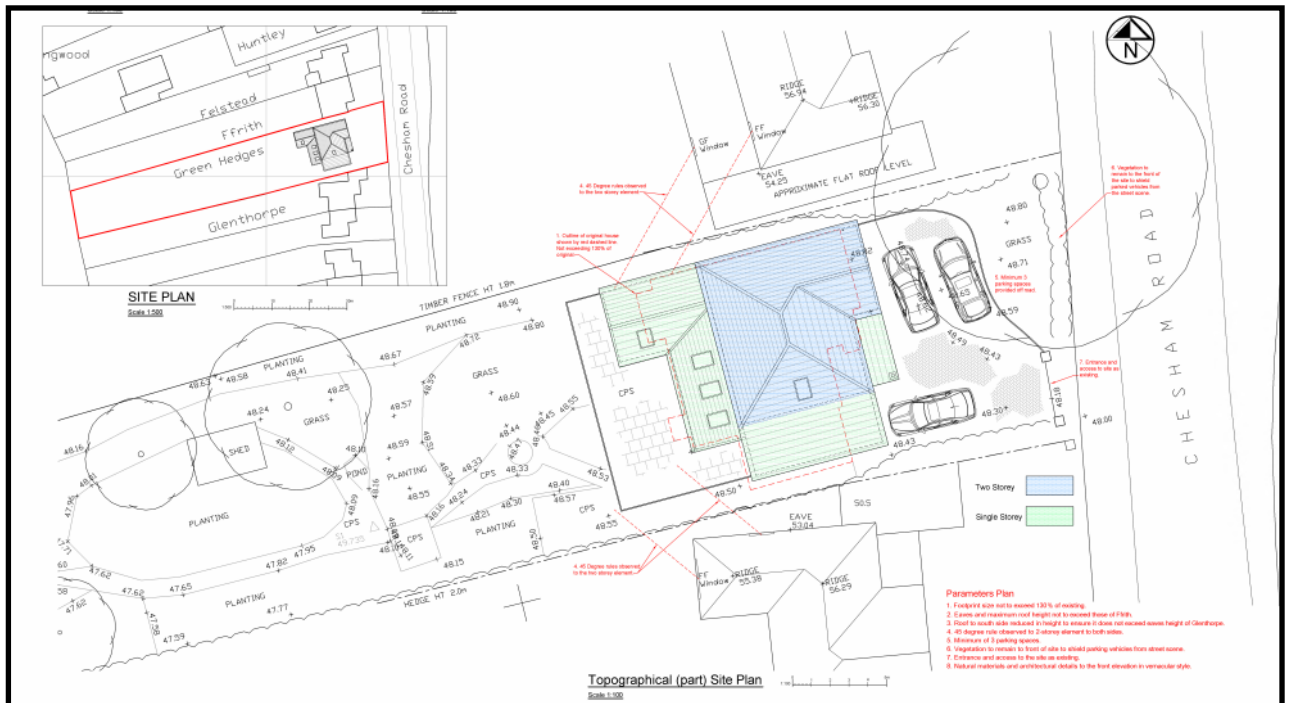

**Item 5b      20/00076/OUT**

Replacement Dwelling (To replace the existing single-storey bungalow with a 2-storey dwelling)

**Green Hedges, Chesham Road, Wigginton, Tring, Hertfordshire, HP23 6HH**

**Item 5b 20/00076/OUT**

Replacement Dwelling (To replace the existing single-storey bungalow with a 2-storey dwelling)

**Green Hedges, Chesham Road, Wigginton, Tring, Hertfordshire, HP23 6HH**

**ILLUSTRATIVE FRONT ELEVATION**

Scale 1:100

Footprint 124sq m  
GF Gross Internal Ground Floor Area 109.25 sqm

**ILLUSTRATIVE GROUND FLOOR PLAN**

Scale 1:100

GF Gross Internal First Floor Area 58.5 sqm

**FIRST FLOOR AREA**

Scale 1:100