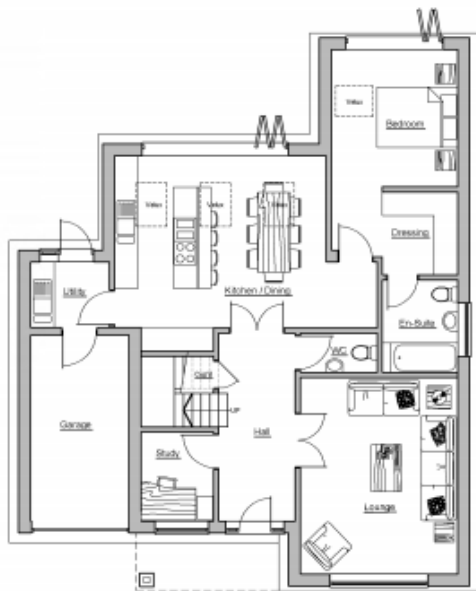

**Item 5b      20/00076/OUT**

Replacement Dwelling (To replace the existing single-storey bungalow with a 2-storey dwelling)

**Green Hedges, Chesham Road, Wigginton, Tring, Hertfordshire, HP23 6HH**

**Item 5b 20/00076/OUT**

Replacement Dwelling (To replace the existing single-storey bungalow with a 2-storey dwelling)

**Green Hedges, Chesham Road, Wigginton, Tring, Hertfordshire, HP23 6HH**

**ILLUSTRATIVE FRONT ELEVATION**

Scale 1:100

Footprint 124sq m  
GF Gross Internal Ground Floor Area 109.25 sqm

**ILLUSTRATIVE GROUND FLOOR PLAN**

Scale 1:100

GF Gross Internal First Floor Area 58.5 sqm

**FIRST FLOOR AREA**

Scale 1:100