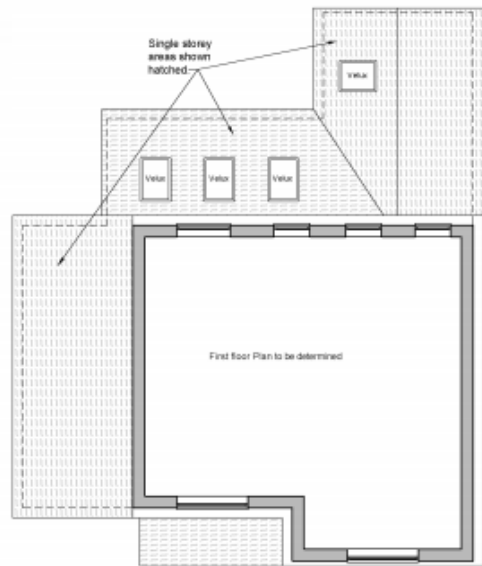

Replacement Dwelling (To replace the existing single-storey bungalow with a 2-storey dwelling)

**Green Hedges, Chesham Road, Wigginton, Tring, Hertfordshire, HP23 6HH**

**ILLUSTRATIVE FRONT ELEVATION**

Scale 1:100

Footprint 124sq m  
GF Gross Internal Ground Floor Area 109.25 sqm

**ILLUSTRATIVE GROUND FLOOR PLAN**

Scale 1:100

GF Gross Internal First Floor Area 58.5 sqm

**FIRST FLOOR AREA**

Scale 1:100