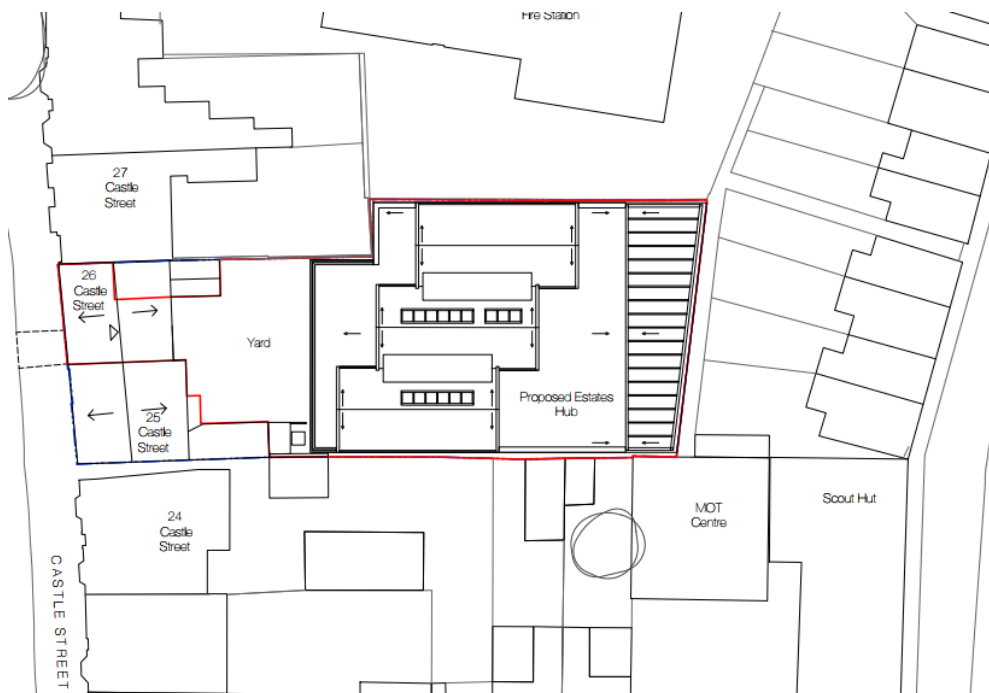

Item 5b 4/02119/19/FUL

Demolition of existing old dairy building. Redevelopment of site to provide a site facilities building and associated Development.

Land To Rear Of 25-26 Castle Street, Berkhamsted

Item 5b 4/02119/19/FUL

**Demolition of existing old dairy building. Redevelopment of site to provide a site facilities building and associated Development.**

**Land To Rear Of 25-26 Castle Street, Berkhamsted**

2 Proposed GA East Section 1  
1:100