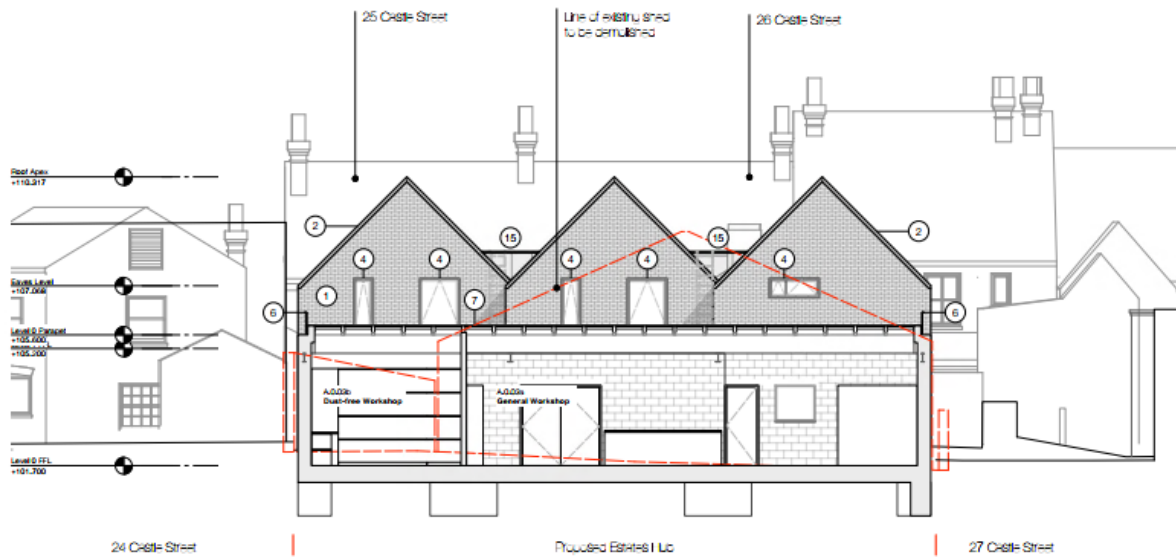

Item 5b 4/02119/19/FUL

Demolition of existing old dairy building. Redevelopment of site to provide a site facilities building and associated Development.

Land To Rear Of 25-26 Castle Street, Berkhamsted

Item 5b 4/02119/19/FUL

**Demolition of existing old dairy building. Redevelopment of site to provide a site facilities building and associated Development.**

**Land To Rear Of 25-26 Castle Street, Berkhamsted**

2 Proposed GA East Section 1  
1:100