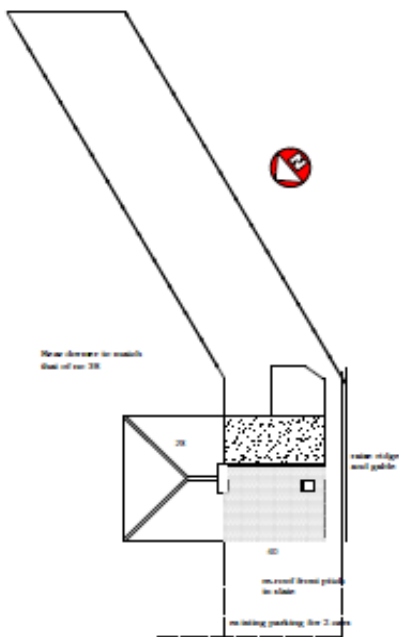

**Item 5h 4/01101/19/FHA HIP TO GABLE LOFT CONVERSION, RAISE
ROOF APEX AND REAR DORMER
40 WOODLANDS AVENUE, BERKHAMSTED, HP4 2JQ**

Item 5h 4/01101/19/FHA HIP TO GABLE LOFT CONVERSION, RAISE
 ROOF APEX AND REAR DORMER
 40 WOODLANDS AVENUE, BERKHAMSTED, HP4 2JQ