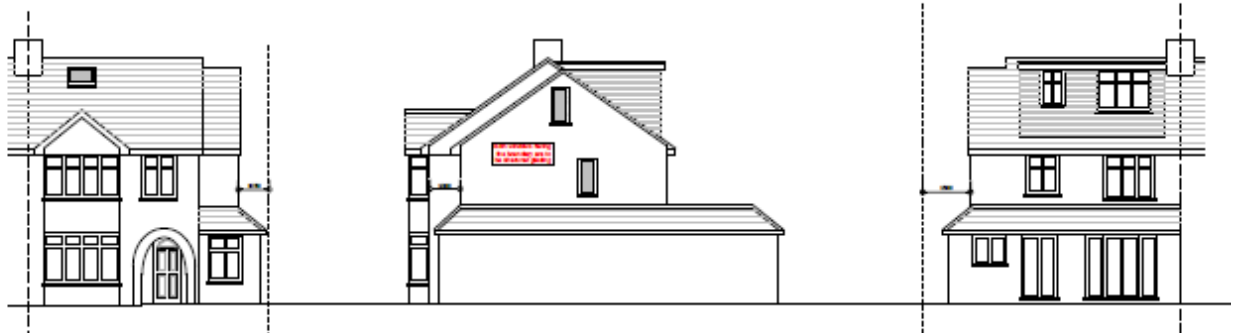

**Item 5f 4/00677/19/FHA FIRST FLOOR SIDE EXTENSION, HIP TO GABLE
LOFT CONVERSION WITH REAR DORMER WINDOW, FRONT ROOFLIGHT AND
ALTERATIONS**

3 CHAMBERSBURY LANE, HEMEL HEMPSTEAD, HP3 8AY

**Item 5f 4/00677/19/FHA FIRST FLOOR SIDE EXTENSION, HIP TO GABLE
LOFT CONVERSION WITH REAR DORMER WINDOW, FRONT ROOFLIGHT AND
ALTERATIONS**

3 CHAMBERSBURY LANE, HEMEL HEMPSTEAD, HP3 8AY

Proposed Front
Elevation (1:100)

Proposed Side
Elevation (1:100)

Proposed Rear
Elevation (1:100)