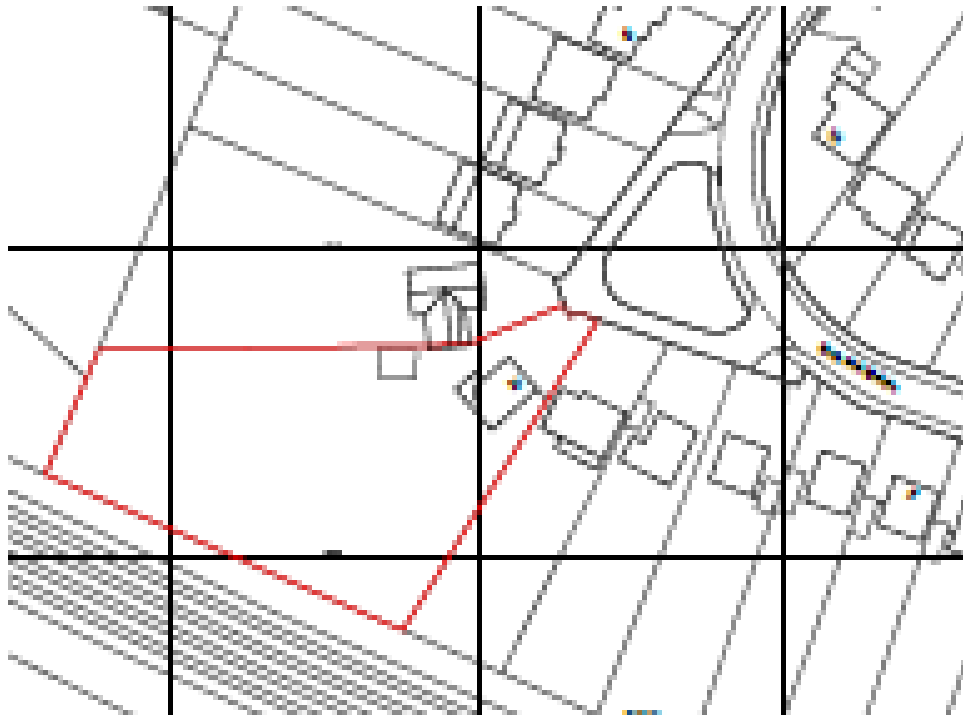

**Item 5a 4/01866/18/FUL DEMOLITION OF EXISTING BUILDINGS AND
CONSTRUCTION OF FIVE 4 BEDROOM DETACHED DWELLINGS WITH ASSOCIATED
LANDSCAPING AND ACCESS.**

57 SOUTH PARK GARDENS, BERKHAMSTED, HP4 1HZ

**Item 5a 4/01866/18/FUL DEMOLITION OF EXISTING BUILDINGS AND
CONSTRUCTION OF FIVE 4 BEDROOM DETACHED DWELLINGS WITH ASSOCIATED
LANDSCAPING AND ACCESS.**

57 SOUTH PARK GARDENS, BERKHAMSTED, HP4 1HZ