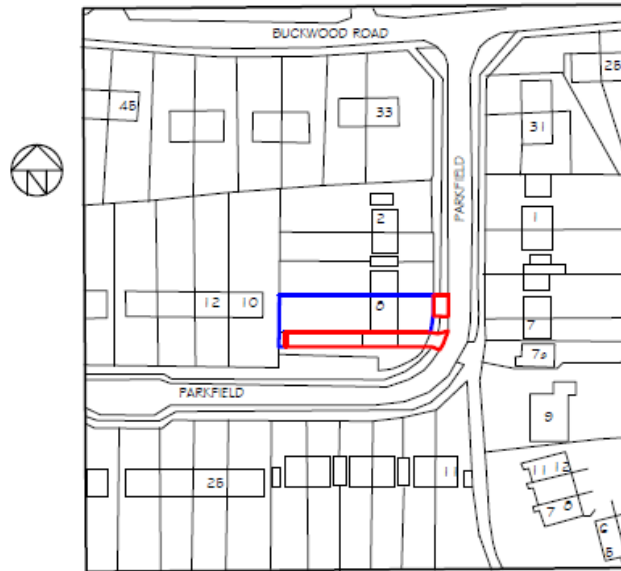

Item 5e 4/00177/19/FUL CONSTRUCTION OF 1 X ONE-BEDROOM DWELLING TO THE SIDE OF 8 PARKFIELD (AMENDED SCHEME)
 ADJACENT TO 8 PARKFIELD, MARKYATE, AL3 8RD

Item 5e 4/00177/19/FUL CONSTRUCTION OF 1 X ONE-BEDROOM DWELLING TO THE SIDE OF 8 PARKFIELD (AMENDED SCHEME) ADJACENT TO 8 PARKFIELD, MARKYATE, AL3 8RD