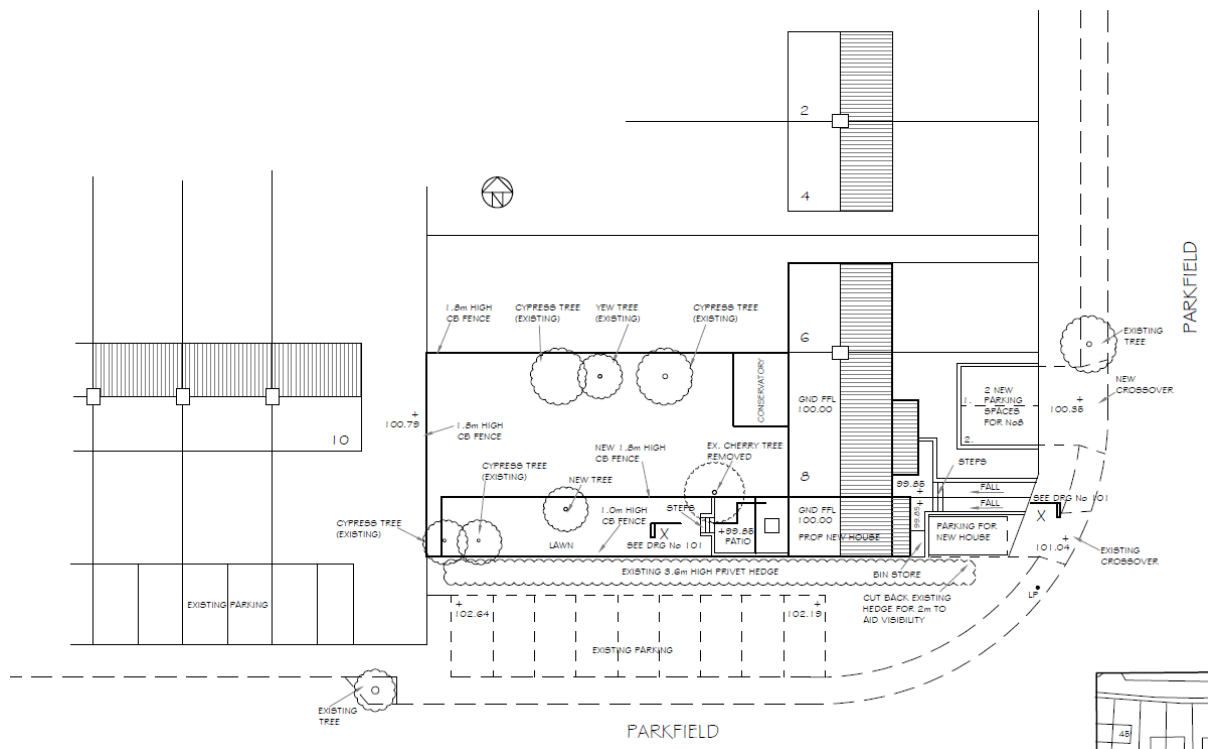

Item 5e 4/00177/19/FUL CONSTRUCTION OF 1 X ONE-BEDROOM DWELLING TO THE SIDE OF 8 PARKFIELD (AMENDED SCHEME)
 ADJACENT TO 8 PARKFIELD, MARKYATE, AL3 8RD

Item 5e 4/00177/19/FUL CONSTRUCTION OF 1 X ONE-BEDROOM DWELLING TO THE SIDE OF 8 PARKFIELD (AMENDED SCHEME) ADJACENT TO 8 PARKFIELD, MARKYATE, AL3 8RD