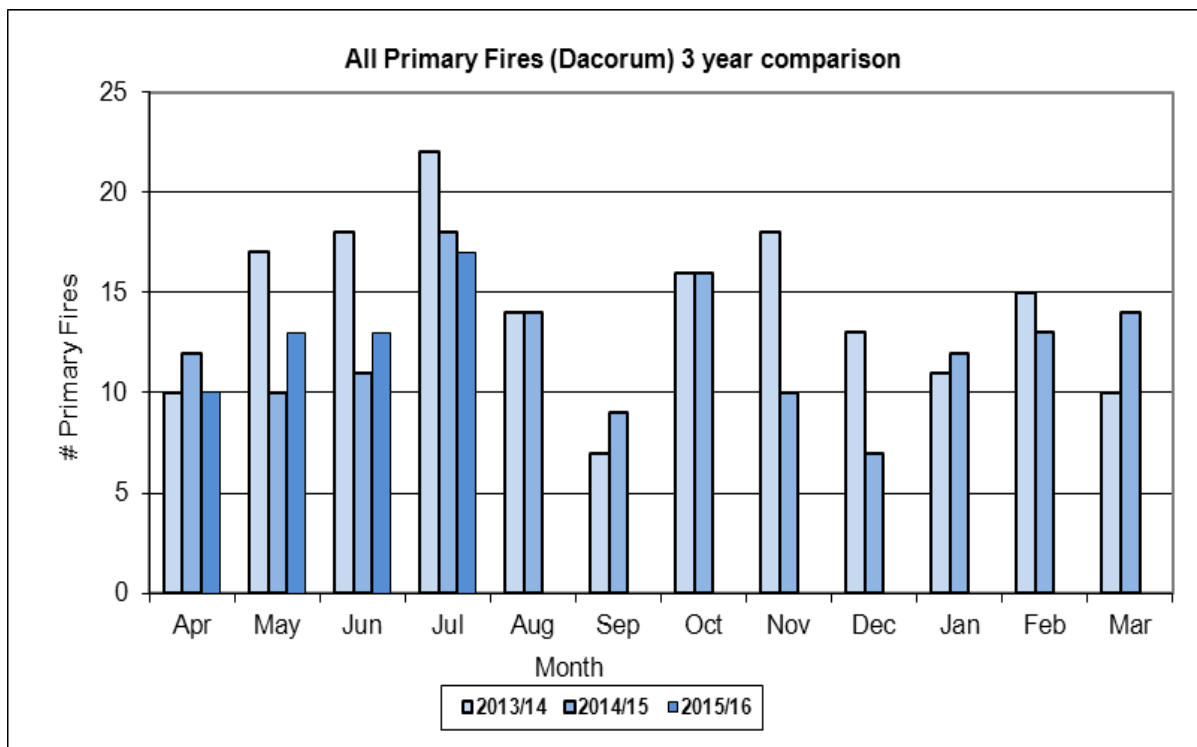

Primary Fires in Dacorum (Month on Month) (April 2015 – July 2015)