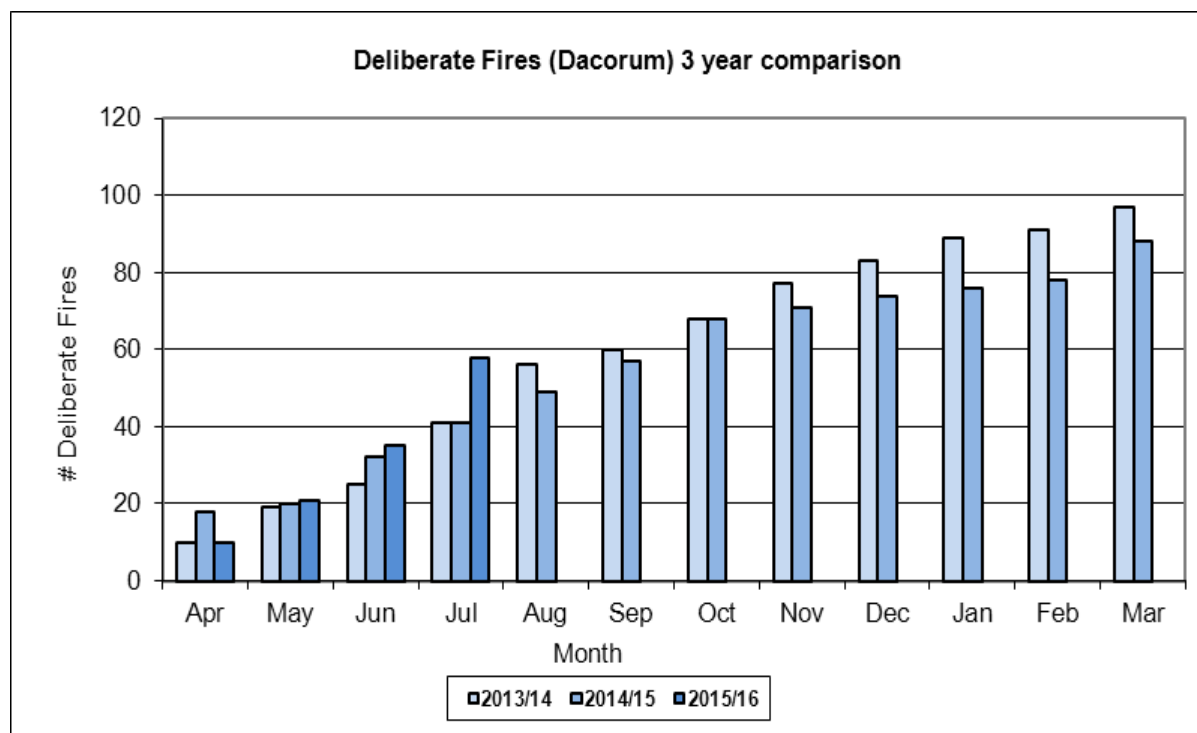

Deliberate Fires in Dacorum (Cumulative) April 2015 – July 2015)

Ward(s) with highest Deliberate Fires

Grovehill Ward

INCIDENT_NUMBER	Property Type	ADDRESS
012081-23072015	61 Tent / Marquee / Gazebo	KATRINE SQUARE,HEMEL HEMPSTEAD
011993-22072015	51 Tree Scrub / Single Tree / Hedgerow	HUNTING GATE,HEMEL HEMPSTEAD
010045-27062015	34 Private Garage Greenhouse / Shed	STEVENAGE RISE,GROVE HILL,HEMEL HEMPSTEAD
009578-21062015	65 Outdoor Storage	LOMOND ROAD,HEMEL HEMPSTEAD
008763-08062015	01 House	LAPWING CLOSE,HEMEL HEMPSTEAD
008700-07062015	57 Refuse Bin / Rubbish Tip Wheelie Bin / Skip	KATRINE SQUARE,HEMEL HEMPSTEAD
008696-07062015	71 Other Outdoor Location	HATFIELD CRESCENT,HEMEL HEMPSTEAD
008226-30052015	44 Road Vehicle	CRAWLEY DRIVE,HEMEL HEMPSTEAD
005186-09042015	53 Private Garden / Allotment	CLAYMORE,HEMEL HEMPSTEAD

NI.49 Primary Fires in Dacorum (April 2015 – July 2015)

Primary fires across the County have risen by 3% and across Dacorum this year have risen by 4% compared with the same period last year.

Chaulden and Warners End Ward had the highest number of Primary Fires excluding vehicles this year with 6. A number of Wards had 0.

Watling and Apsley and Corner Hall Wards had the highest number of Vehicle Fires with 2. A number of Wards had 0

Overall Bovington, Flaunden and Chipperfield and Chaulden and Warners End Wards had the highest number of Primary Fires with 6. Nash Mills, Ashridge and Woodhall Farm Wards had 0.