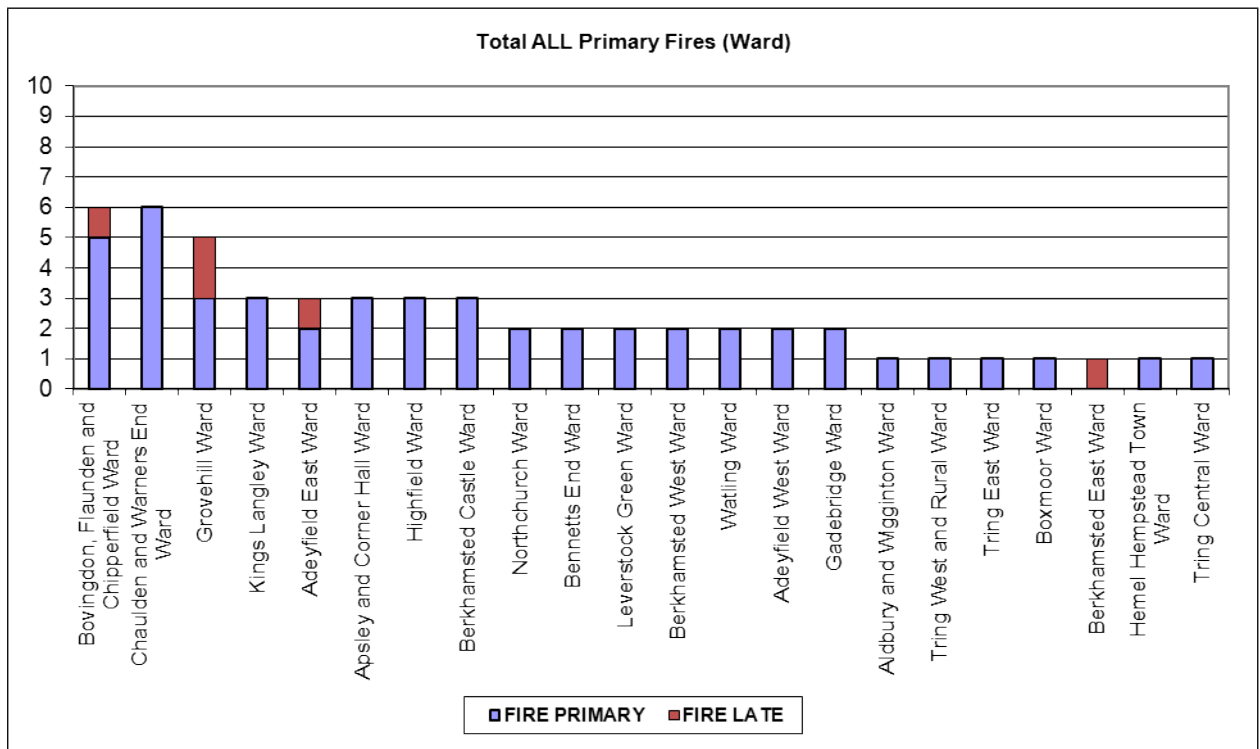

Primary Fires (incl. Vehicles) by Ward in Dacorum (April 2015 – July 2015)