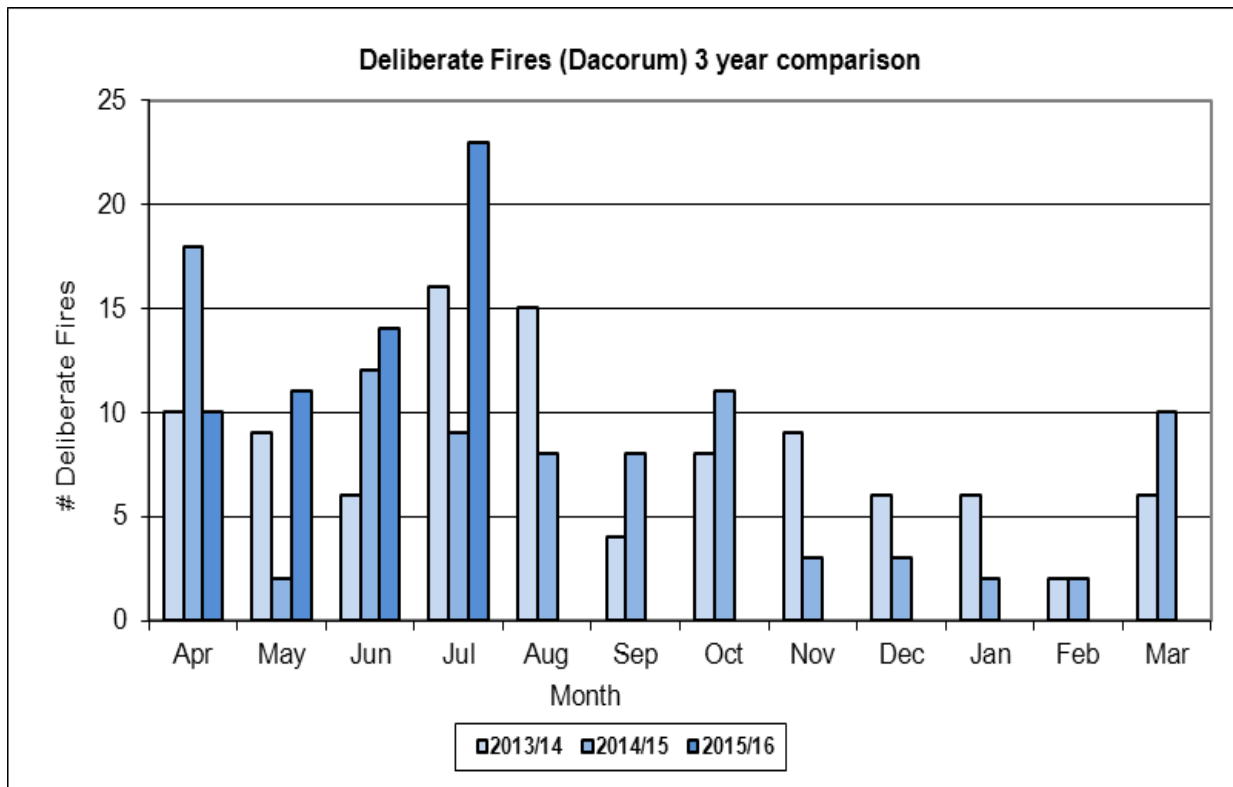

Deliberate Fires in Dacorum (Month on Month) (April 2015 – July 2015)