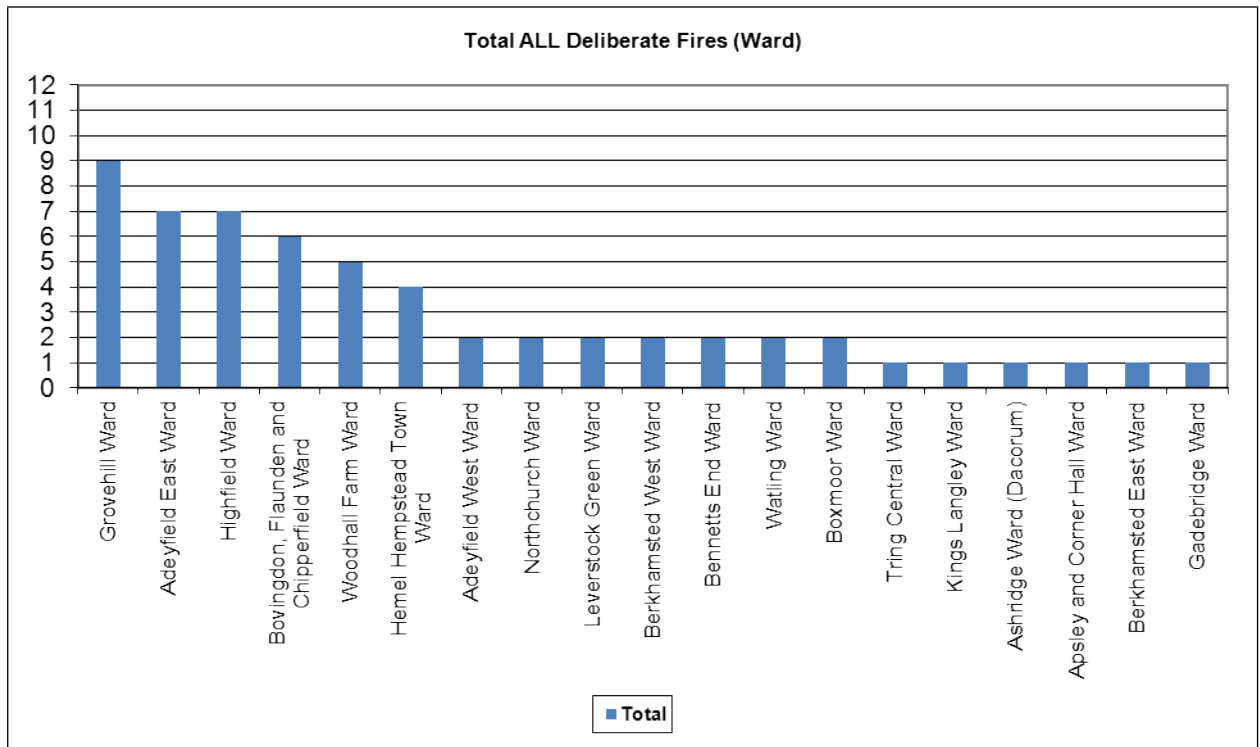

All Deliberate Fires in Dacorum- by Ward (April 2015 – July 2015)