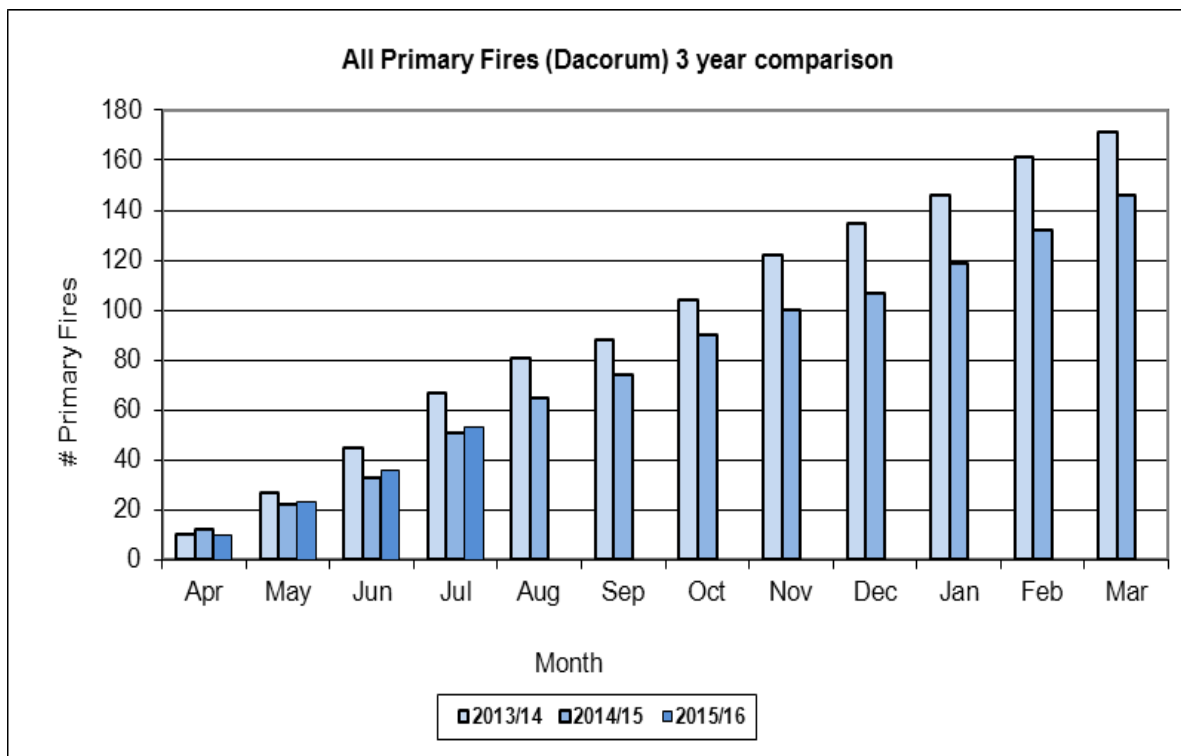

Primary Fires in Dacorum (Cumulative) (April 2015 – July 2015)

Primary Fire Injuries

Primary Fire Injuries across the County have fallen by 30% this year, and across Dacorum they are equal with 0 compared with the same period last year.

RTC by Ward in Dacorum (April 2015 – July 2015)

Hertfordshire Fire and Rescue have attended 137 Road Traffic Collisions during the period of April 2015 to July 2015. 17 of those incidents have been in the Dacorum District.

Grovehill Ward had the highest number of RTCs with 3. A number of Wards had 0

Grovehill Ward

INCIDENT_NUMBER	Property Type	ADDRESS
009508-20062015	44 Road Vehicle	REDBOURN ROAD,HEMEL HEMPSTEAD
005547-14042015	44 Road Vehicle	MERSEY PLACE,HEMEL HEMPSTEAD
005046-07042015	44 Road Vehicle	BASILDON SQUARE,HEMEL HEMPSTEAD