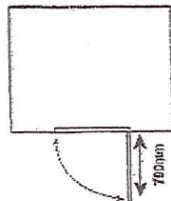

Item 5.05

4/03673/15/FUL - SMALL METAL STORAGE SHED.  
HEMEL HEMPSTEAD BOWLS CLUB, GADEBRIDGE PARK, LEIGHTON BUZZARD  
ROAD, HEMEL HEMPSTEAD, HP2 5HT

5 x 7\* Metal Garden Shed - Dimensions

EXTERNAL MEASUREMENTS

Weight:  
184kg (24 stone)  
Door Aperture:  
1710mm (5ft 7") x  
747mm (2ft 5")

Door Clearance  
790mm  
(2ft 7")