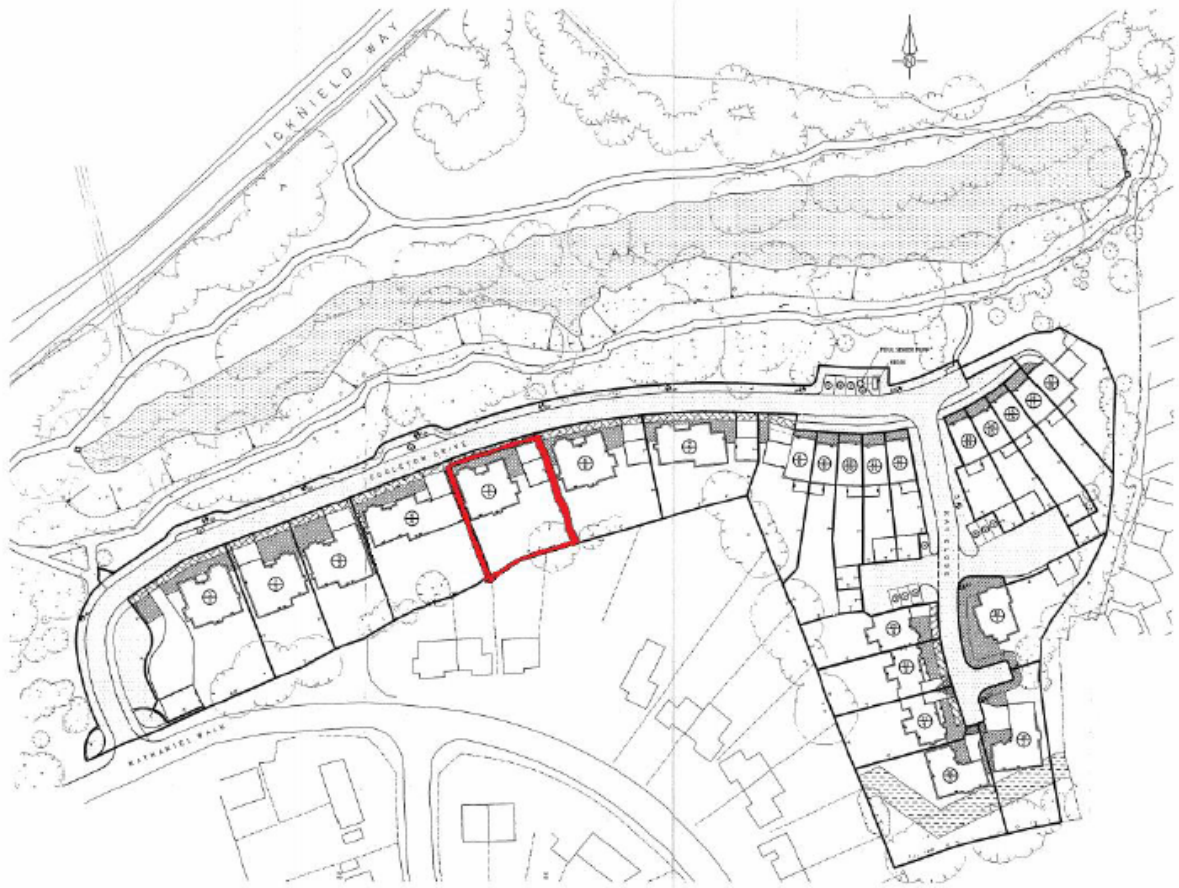

Item 5.03

4/03254/15/FHA - LOFT CONVERSION INCLUDING ROOF ENLARGEMENT AND SINGLE STOREY SIDE EXTENSION

5 EGGLETON DRIVE, TRING, HP23 5AJ

SITE LOCATION PLAN

Item 5.03

4/03254/15/FHA - LOFT CONVERSION INCLUDING ROOF ENLARGEMENT AND SINGLE STOREY SIDE EXTENSION

5 EGGLETON DRIVE, TRING, HP23 5AJ