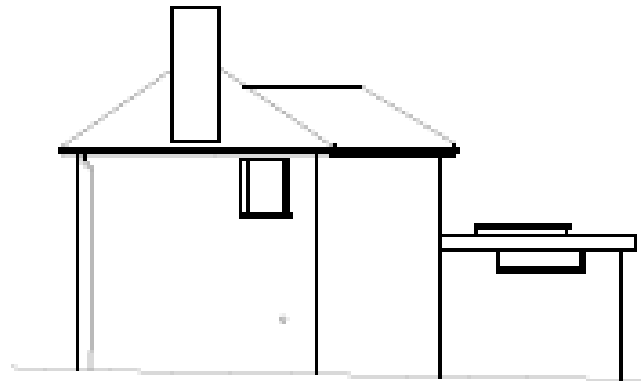

**ITEM 5.03**

**4/02492/15/LBC- SINGLE STOREY REAR EXTENSION**

**7 ASHRIDGE COTTAGES, NETTLEDEN ROAD, LITTLE GADDESSEN, BERKHAMSTED, HP4 1PW**

**ITEM 5.03**

**4/02492/15/LBC- SINGLE STOREY REAR EXTENSION**

**7 ASHRIDGE COTTAGES, NETTLEDEN ROAD, LITTLE GADDESSEN, BERKHAMSTED, HP4  
1PW**

PROPOSED REAR ELEVATION

PROPOSED REAR ELEVATION

PROPOSED BASE PLAN

PROPOSED ROOF PLAN