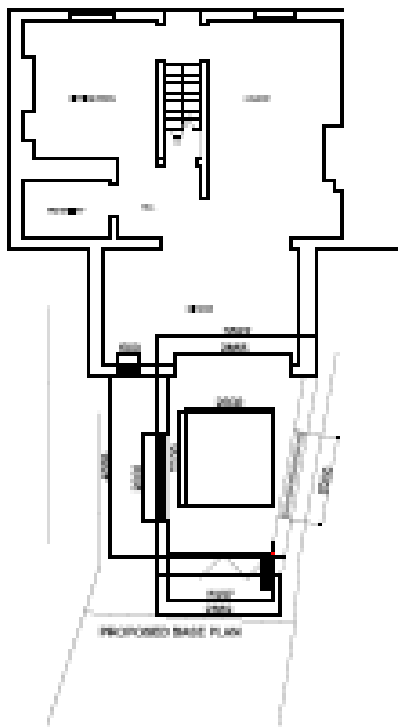

**ITEM 5.03**

**4/02492/15/LBC- SINGLE STOREY REAR EXTENSION**

**7 ASHRIDGE COTTAGES, NETTLEDEN ROAD, LITTLE GADDESSEN, BERKHAMSTED, HP4 1PW**

**ITEM 5.03**

**4/02492/15/LBC- SINGLE STOREY REAR EXTENSION**

**7 ASHRIDGE COTTAGES, NETTLEDEN ROAD, LITTLE GADDESSEN, BERKHAMSTED, HP4  
1PW**

PROPOSED REAR ELEVATION

PROPOSED REAR ELEVATION

PROPOSED BASE PLAN

PROPOSED ROOF PLAN