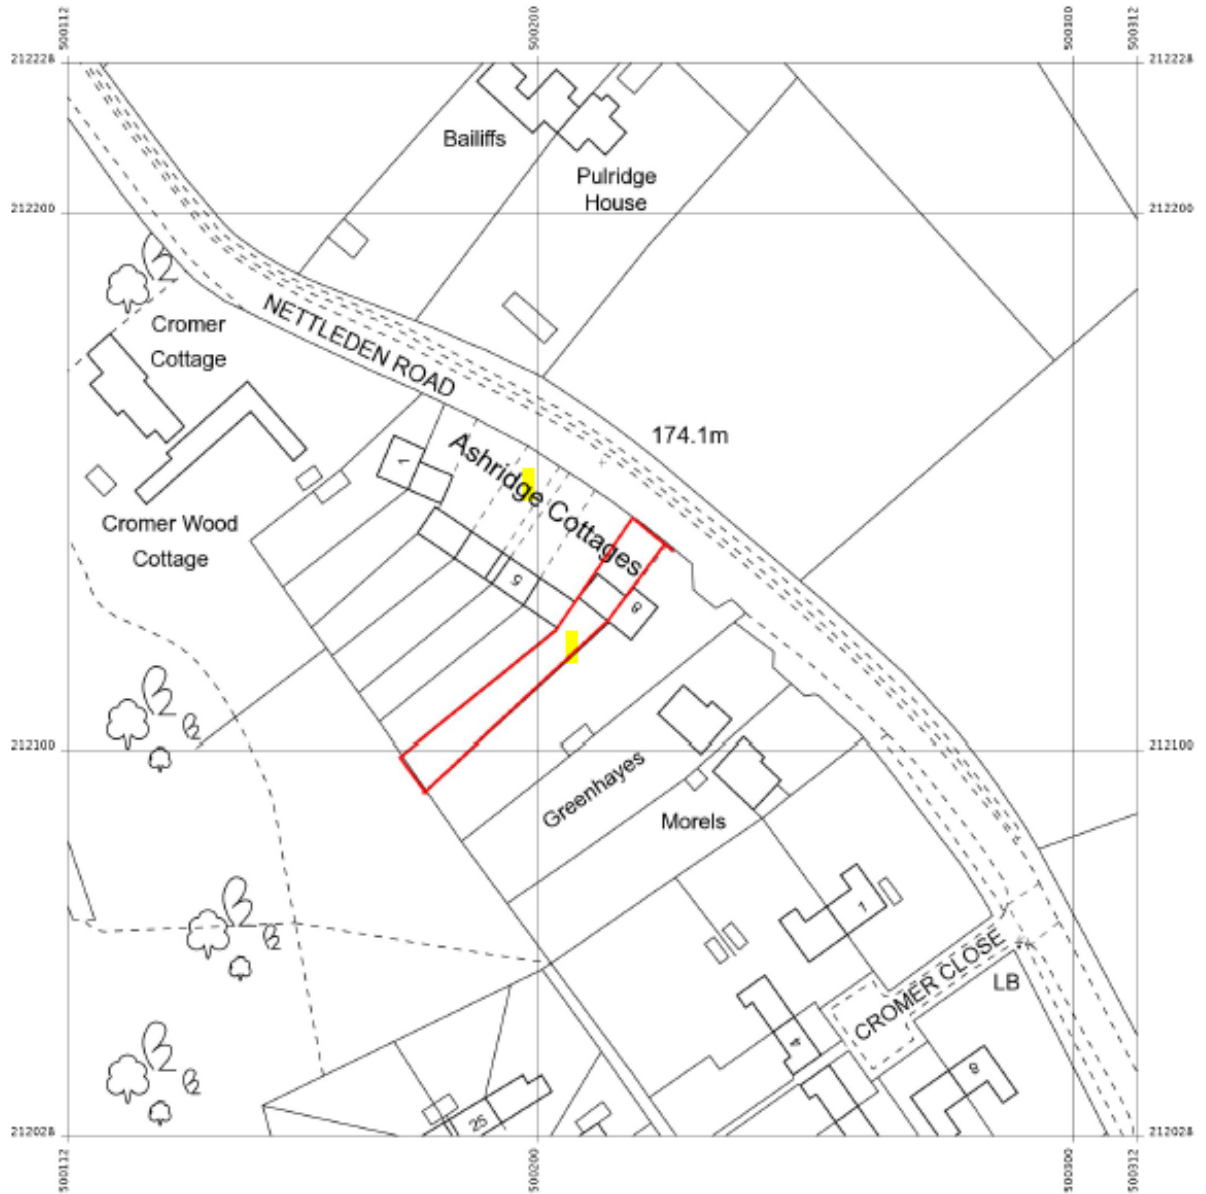

**ITEM 5.03**

**4/02492/15/LBC- SINGLE STOREY REAR EXTENSION**

**7 ASHRIDGE COTTAGES, NETTLEDEN ROAD, LITTLE GADDESSEN, BERKHAMSTED, HP4 1PW**

**ITEM 5.03**

**4/02492/15/LBC- SINGLE STOREY REAR EXTENSION**

**7 ASHRIDGE COTTAGES, NETTLEDEN ROAD, LITTLE GADDESSEN, BERKHAMSTED, HP4  
1PW**

PROPOSED REAR ELEVATION

PROPOSED REAR ELEVATION

PROPOSED BASE PLAN

PROPOSED ROOF PLAN