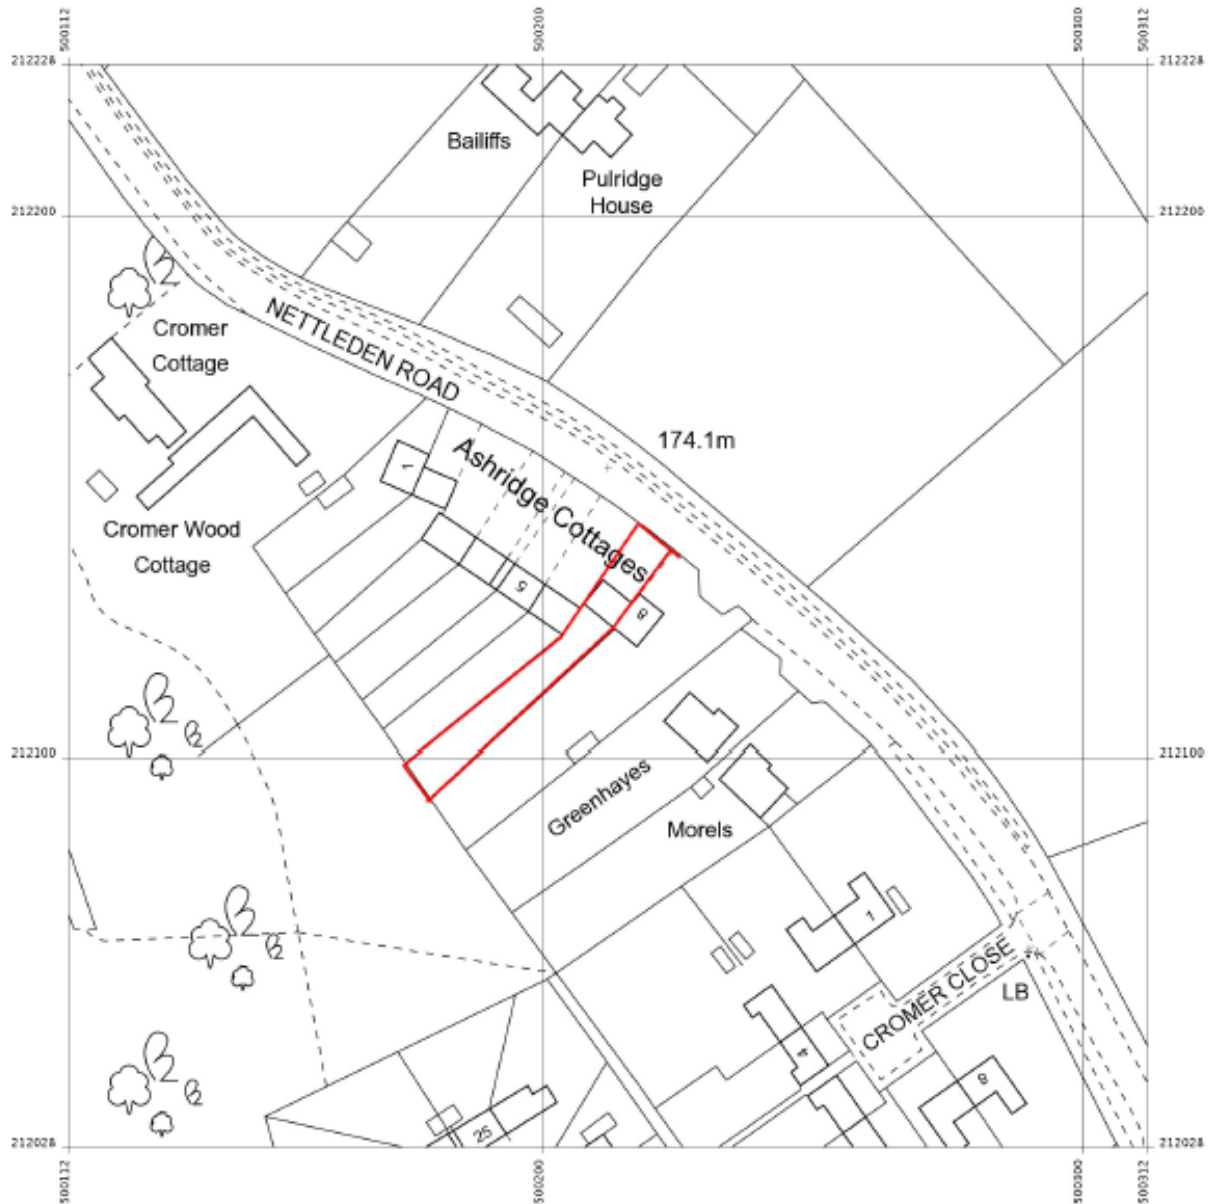

**ITEM 5.02**

**4/02491/15/FHA – SINGLE STOREY REAR EXTENSION**

**7 ASHRIDGE COTTAGES, NETTLEDEN ROAD, LITTLE GADDESSEN, BERKHAMSTED, HP4 1PW**

**ITEM 5.02**

**4/02491/15/FHA – SINGLE STOREY REAR EXTENSION**

**7 ASHRIDGE COTTAGES, NETTLEDEN ROAD, LITTLE GADDESSEN, BERKHAMSTED, HP4  
1PW**