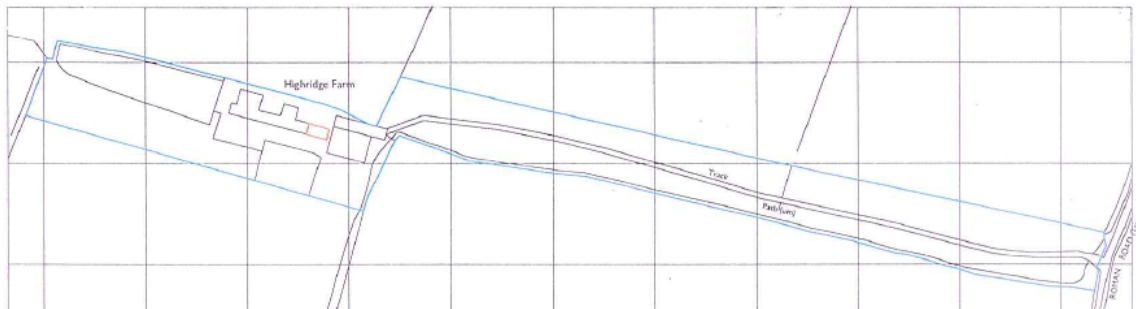

ITEM 5.08

4/00862/15/FUL- REPLACEMENT OUTBUILDING ON SMALLHOLDING FOR STORAGE

HIGH RIDGE FARM, ROMAN ROAD, FRITHSDEN, BERKHAMSTED

Ordnance Survey (c) Crown Copyright 2015. All rights reserved. Licence number 100022432

ITEM 5.08

4/00862/15/FUL- REPLACEMENT OUTBUILDING ON SMALLHOLDING FOR STORAGE

HIGH RIDGE FARM, ROMAN ROAD, FRITHSDEN, BERKHAMSTED

South-West Elevation

North-West Elevation

North-East Elevation

South-East Elevation