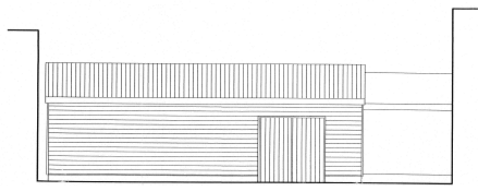

ITEM 5.08

4/00862/15/FUL- REPLACEMENT OUTBUILDING ON SMALLHOLDING FOR STORAGE

HIGH RIDGE FARM, ROMAN ROAD, FRITHSDEN, BERKHAMSTED

Ordnance Survey (c) Crown Copyright 2015. All rights reserved. Licence number 100022432

ITEM 5.08

4/00862/15/FUL- REPLACEMENT OUTBUILDING ON SMALLHOLDING FOR STORAGE

HIGH RIDGE FARM, ROMAN ROAD, FRITHSDEN, BERKHAMSTED

South-West Elevation

North-West Elevation

North-East Elevation

South-East Elevation