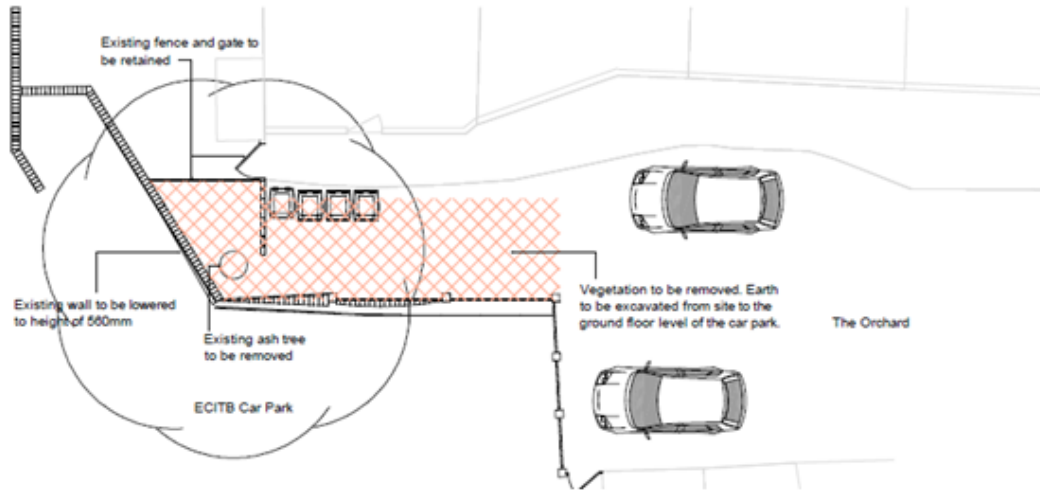

ITEM 5.03 (4/02579/15/LBC)

ALTERATIONS TO THE LISTED CURTILAGE BOUNDARY WALLING AND CONSTRUCTION OF NEW FENCING TO FORM NEW LANDSCAPED AREA.

BLUE COURT, 1 CHURCH LANE, KINGS LANGLEY, WD4 8JP

ITEM 5.03 (4/02579/15/LBC)

ALTERATIONS TO THE LISTED CURTILAGE BOUNDARY WALLING AND CONSTRUCTION OF NEW FENCING TO FORM NEW LANDSCAPED AREA.

BLUE COURT, 1 CHURCH LANE, KINGS LANGLEY, WD4 8JP

EXISTING SITE PLAN

PROPOSED SITE PLAN