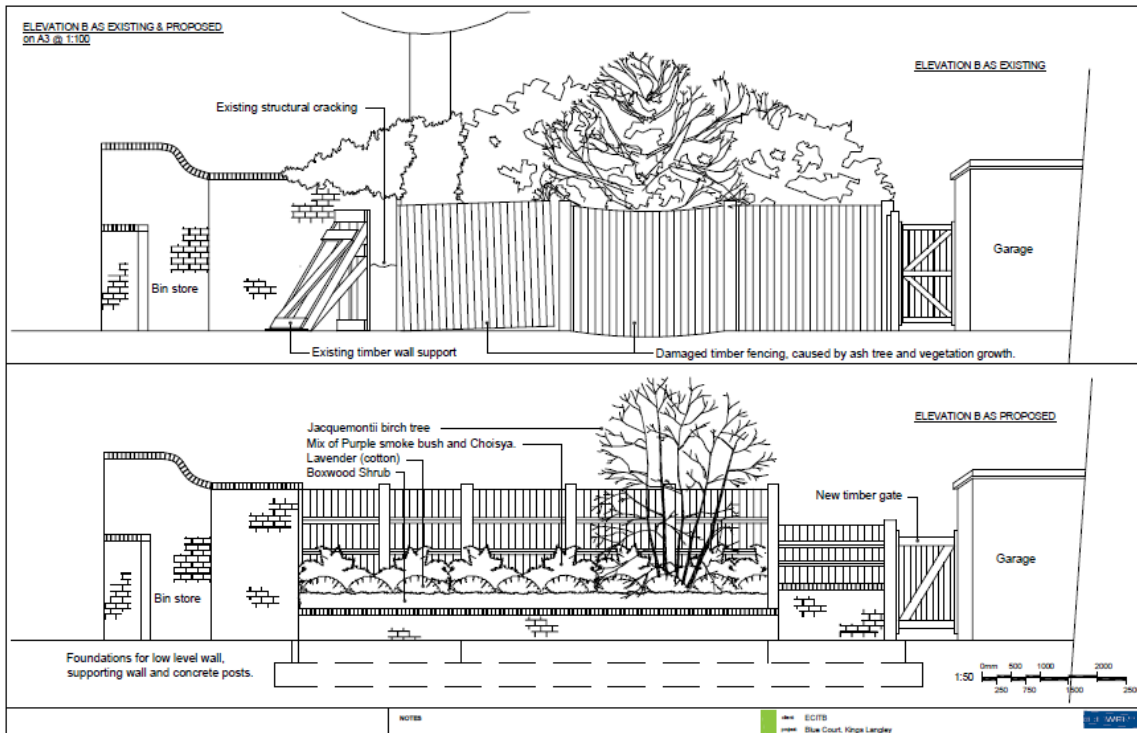

ITEM 5.03 (4/02579/15/LBC)

ALTERATIONS TO THE LISTED CURTILAGE BOUNDARY WALLING AND CONSTRUCTION OF NEW FENCING TO FORM NEW LANDSCAPED AREA.

BLUE COURT, 1 CHURCH LANE, KINGS LANGLEY, WD4 8JP

ITEM 5.03 (4/02579/15/LBC)

ALTERATIONS TO THE LISTED CURTILAGE BOUNDARY WALLING AND CONSTRUCTION OF NEW FENCING TO FORM NEW LANDSCAPED AREA.

BLUE COURT, 1 CHURCH LANE, KINGS LANGLEY, WD4 8JP

EXISTING SITE PLAN

PROPOSED SITE PLAN